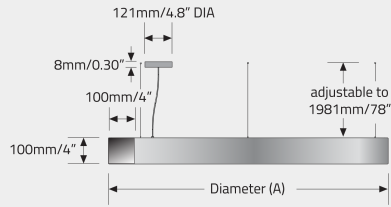

DIMENSIONAL DIAGRAMS

S1 - VERTICAL SUSPENSION