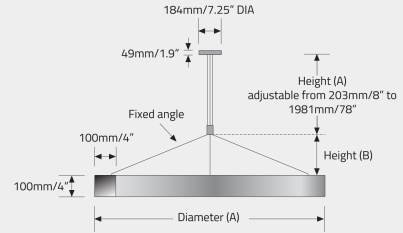

95 0150

95 0160

95 0170

95 0180

95 0190

HOW TO ORDER

A SPECIFY LUMINAIRE

Code:	Diameter (A):	Light Direction:	Power (LED):	Direct lms:	Indirect lms:	LPW:	Height (B):	# of Sections:	Suspension Points:	Weight:
95 0000	610mm/24"	Direct	65W	6461		100	152mm/6"	1	3	8kg/18lbs
95 0010	914mm/36"	Direct	101W	10098		100	152mm/6"	1	3	12kg/26lbs
95 0070	1219mm/48"	Direct	138W	13529		99	177mm/7"	1	3	15kg/35lbs
95 0020	1524mm/60"	Direct	180W	17785		99	330mm/13"	1	3	19kg/42lbs
95 0080	1829mm/72"	Direct	216W	21356		99	432mm/17"	1	3	24kg/52lbs
95 0030	2133mm/84"	Direct	260W	26041		100	533mm/21"	1	6	27kg/60lbs
95 0090	2438mm/96"	Direct	281W	26867		96	762mm/30"	3	6	32kg/69lbs
95 0040	2743mm/108"	Direct	325W	31690		98	889mm/35"	3	6	34kg/75lbs
95 0050	3657mm/144"	Direct	432W	41589		96	-	4	8	46kg/102lbs
95 0060	5486mm/216"	Direct	692W	66754		98	-	6	12	69kg/152lbs
95 0100	610mm/24"	Direct/Indirect	87W	6461	2666	106	152mm/6"	1	3	8kg/18lbs
95 0110	914mm/36"	Direct/Indirect	144W	10098	5376	107	152mm/6"	1	3	12kg/26lbs
95 0170	1219mm/48"	Direct/Indirect	180W	13529	5384	105	177mm/7"	1	3	15kg/35lbs
95 0120	1524mm/60"	Direct/Indirect	252W	17785	9201	107	330mm/13"	1	3	19kg/42lbs
95 0180	1829mm/72"	Direct/Indirect	302W	21356	9039	106	432mm/17"	1	3	24kg/52lbs
95 0130	2133mm/84"	Direct/Indirect	375W	26034	14237	107	533mm/21"	1	6	27kg/60lbs
95 0190	2438mm/96"	Direct/Indirect	368W	26809	15157	106	762mm/30"	3	6	32kg/69lbs
95 0140	2743mm/108"	Direct/Indirect	454W	31852	16372	106	889mm/35"	3	6	34kg/75lbs
95 0150	3657mm/144"	Direct/Indirect	605W	41531	21348	104	---	4	8	46kg/102lbs
95 0160	5486mm/216"	Direct/Indirect	995W	66809	38158	106	---	6	12	69kg/152lbs

EXAMPLE CODE

950100/D35/N35/S1/WH

DIMENSIONAL DIAGRAMS

S1 - VERTICAL SUSPENSION

S2 - HUB SUSPENSION

Direct: Not available with 3657mm/144\"/>

Direct/Indirect: Not available with 3657mm/144\"/>

APPROVALS