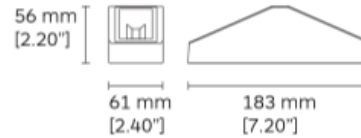

Edge

3548BN11-803000D029

DESCRIPTION

Surface mounted luminaire for window sill. Body and mounting plate in cast aluminium, with toughened safety glass molded in weatherproof silicone gasket and screws made of stainless steel. Designed to avoid accumulation of dust and water. Easy installation via mounting plate and hard wire 500mm cable type H07-RN-F 2x1.0mm included. Ingress protection 65.

LIGHT SOURCE: LED Built-in with body - Nichia - Power LED

SDCM:

CCT: 30 - 3000K

CRI: 80

SYSTEM POWER: 6.6

DELIVERED LUMEN: 315lm

IP: 65

Notes: