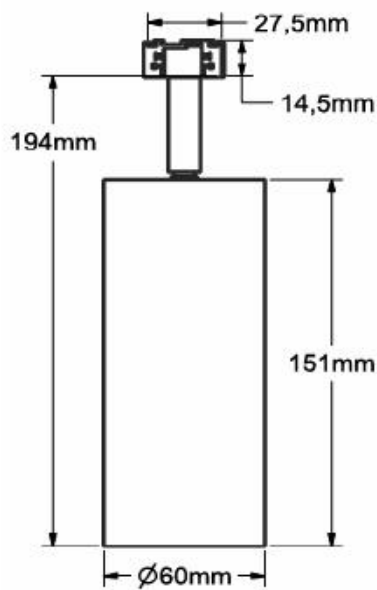

Mini Tube X Track

interior :: Track Lighting

REF	A6146W Mini Tube X White A6146B Mini Tube X Black
LED	XICATO XIM
LED LM OUTPUT	1300lm
POWER CONS.	13W(Ra 80) - 18W(Ra 95)
COLOR TEMP.	2700 / 3000 / 4000k
CRI/GAI	80 or +95 / V830 or V930 vibrant
REFLECTOR	40°-60°
FINISH	WHITE RAL 9016 / Black RAL 9005
ADJUSTABLE	355°x45°
CUT-OUT	N/A
VOLTAGE	48Vdc
DIMMING	Dali = D / 1-10V = A
REMARKS	Passive cooling! Smaller beam angles on request

Model Creator					
Product	Referentie	Lm output	CRI/CCT	Beam	Dimming option
Mini Tube X Track	A6146W	1300	827 - 830 -840 -V830	20°-40°	A = Analog 1-10V (0-10V)
	A6146B		927-930-940-V930-BT-M+		D = Dali 1.0

Available Eutrac led track: Max 25A/48Vdc

Led track 2 m	556 2 4102*
Led track 3m	556 2 4103*
End feed right	556 2 4201*
End feed left	556 2 4202*
Connector	556 2 4206*
End cap	556 0 4117*

* 1= white / 2 = Black