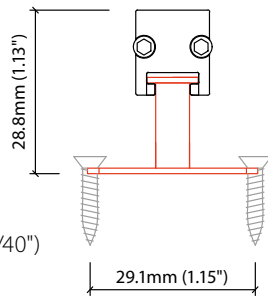

MOUNTING OPTIONS

KKCP-02 (1no.)
KKCP-52 (500no.)
Clip (Allow 3 per metre/40")
S/Steel finish

KKCP-14
Lock clip (Allow 2 per metre/40")
S/Steel finish

KKBK-06
Fixed bracket (Allow 3 per metre/40")
S/Steel finish

KKBK-05
Adjustable bracket
(Allow 2 per metre/40")
S/Steel finish

CONNECTORS

CN54-2P-0300 300mm (11.81") pair
IP54
2 PIN male + female connector set

CN54-4P-0300 300mm (11.81") pair
IP54
4 PIN RGB male + female connector set

CONNECTORS (CONTINUED)

CN67-2P-0300 300mm (11.81") pair
CN67-2P-1000 1000mm (39.37") pair
CN67-2P-3000 3000mm (118.11") pair
 IP67
 2 PIN male + female connector set

CN67-4P-0300 300mm (11.81") pair
CN67-4P-1000 1000mm (39.37") pair
CN67-4P-3000 3000mm (118.11") pair
 IP67
 4 PIN RGB male + female connector set

KKDC CONTROL (CONTINUED)

IP67
100W 24V
Aluminium housing
L248/W73/H48mm
(L9.76/W2.87/H1.89in)

KKPS-03 DALI PSU

visDIM dimmable power supply (See Control Gear)

IP20
Black plastic housing
L164/W64/H34mm
(L6.46/W2.52/H1.34in)