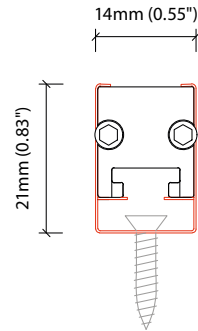

MOUNTING OPTIONS

KKCP-02 (1no.)
KKCP-52 (500no.)
Clip (Allow 3 per metre/40")
S/Steel finish

KKCP-14
Lock clip (Allow 2 per metre/40")
S/Steel finish

KKBK-06
Fixed bracket (Allow 3 per metre/40")
S/Steel finish

KKBK-05
Adjustable bracket
(Allow 2 per metre/40")
S/Steel finish

CONNECTORS

CN54-2P-0300 300mm (11.81") pair
IP54
2 PIN male + female connector set

CN54-4P-0300 300mm (11.81") pair
IP54
4 PIN RGB male + female connector set

CONNECTORS (CONTINUED)

CN67-2P-0300 300mm (11.81") pair
CN67-2P-1000 1000mm (39.37") pair
CN67-2P-3000 3000mm (118.11") pair
 IP67
 2 PIN male + female connector set

CN67-4P-0300 300mm (11.81") pair
CN67-4P-1000 1000mm (39.37") pair
CN67-4P-3000 3000mm (118.11") pair
 IP67
 4 PIN RGB male + female connector set

KKDC CONTROL (CONTINUED)

IP67
100W 24V
Aluminium housing
L248/W73/H48mm
(L9.76/W2.87/H1.89in)

KKPS-03 DALI PSU

visDIM dimmable power supply (See Control Gear)

IP20
Black plastic housing
L164/W64/H34mm
(L6.46/W2.52/H1.34in)