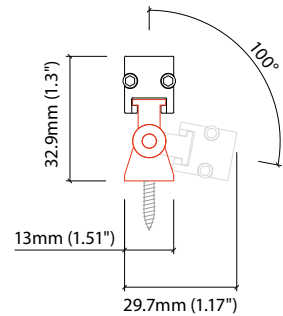

MOUNTING OPTIONS

KKCP-02 (1no.)
KKCP-52 (500no.)
Clip (Allow 3 per metre/40")
S/Steel finish

KKCP-14
Lock clip (Allow 2 per metre/40")
S/Steel finish

KKBK-06
Fixed bracket (Allow 3 per metre/40")
S/Steel finish

KKBK-05
Adjustable bracket
(Allow 2 per metre/40")
S/Steel finish

CONNECTORS

CN54-2P-0300 300mm (11.81") pair
IP54
2 PIN male + female connector set

CN54-4P-0300 300mm (11.81") pair
IP54
4 PIN RGB male + female connector set

CONNECTORS (CONTINUED)

CN67-2P-0300 300mm (11.81") pair
CN67-2P-1000 1000mm (39.37") pair
CN67-2P-3000 3000mm (118.11") pair
 IP67
 2 PIN male + female connector set

CN67-4P-0300 300mm (11.81") pair
CN67-4P-1000 1000mm (39.37") pair
CN67-4P-3000 3000mm (118.11") pair
 IP67
 4 PIN RGB male + female connector set

KKDC CONTROL (CONTINUED)

IP67
100W 24V
Aluminium housing
L248/W73/H48mm
(L9.76/W2.87/H1.89in)

KKPS-03 DALI PSU

visDIM dimmable power supply (See Control Gear)

IP20
Black plastic housing
L164/W64/H34mm
(L6.46/W2.52/H1.34in)