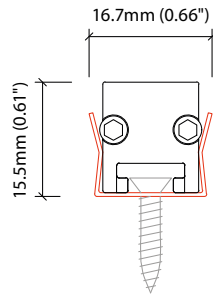

MOUNTING OPTIONS

KKCP-02 (1no.)
KKCP-52 (500no.)
Clip (Allow 3 per metre/40")
S/Steel finish

KKCP-14
Lock clip (Allow 2 per metre/40")
S/Steel finish

KKBK-06
Fixed bracket (Allow 3 per metre/40")
S/Steel finish

KKBK-05
Adjustable bracket
(Allow 2 per metre/40")
S/Steel finish

CONNECTORS

CN54-2P-0300 300mm (11.81") pair
IP54
2 PIN male + female connector set

CN54-4P-0300 300mm (11.81") pair
IP54
4 PIN RGB male + female connector set

CONNECTORS (CONTINUED)

CN67-2P-0300 300mm (11.81") pair
CN67-2P-1000 1000mm (39.37") pair
CN67-2P-3000 3000mm (118.11") pair
 IP67
 2 PIN male + female connector set

CN67-4P-0300 300mm (11.81") pair
CN67-4P-1000 1000mm (39.37") pair
CN67-4P-3000 3000mm (118.11") pair
 IP67
 4 PIN RGB male + female connector set

KKDC CONTROL (CONTINUED)

IP67
100W 24V
Aluminium housing
L248/W73/H48mm
(L9.76/W2.87/H1.89in)

KKPS-03 DALI PSU

visDIM dimmable power supply (See Control Gear)

IP20
Black plastic housing
L164/W64/H34mm
(L6.46/W2.52/H1.34in)