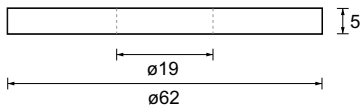

Weight AL | BK | WH | RB - 5g - 25g

Compatible Monopoints MPS | MPT | MPX | MPY | MPZ

The Monopoint Canopy is used when the Trimless Monopoint cannot be plastered in, providing a decorative ring to the fitting. There is also a version with no centre hole (Solid Monopoint Canopy); to cover the Jack Plug when the fitting is not being used, that is compatible with the Trimless and Flat monopoints. The Monopoint Plug can be used with any of our Monopoints when they are not being used, to cover the Jack Plug.