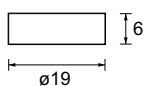

MPS-03-MONOPOINT PLUG