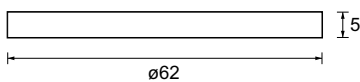

MPS-04-SOLID MONOPOINT CANOPY