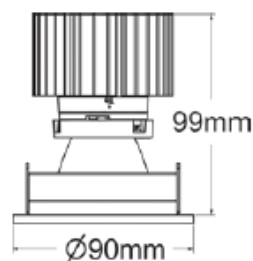

common ipx

RECESSED DOWNLIGHT

LIGHTSOURCE BY
XICATO

Aluminium recessed downlight. Available in anodised aluminium or painted white RAL9003 tex.

LED source Xicato XIM.

Available standard in 700 lm output.

Beam option 40° and 60°.

Protection index IP44.

REF	A6125A common ipx alu A6125W common ipx white
LED	Xicato XIM
LED LM OUTPUT	700 lm
POWER CONS.	5,6 W
COLOR TEMP.	2.700/3.000/4.000 K
CRI/GAI	80
REFLECTOR	40°/60°
FINISH	anodised aluminium / white RAL9003 tex
ADJUSTABLE	n/a
CUT-OUT	Ø 80 mm with blade springs
DRIVE CURRENT	350 mA
REMARK	also available as MR16/GU10 downlight A2034 common IP A2035 common IP white