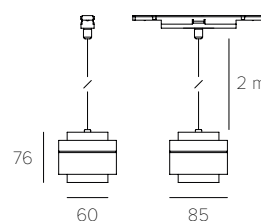

82311 White Bianco
82511 Black Nero

ONE BY ONE Dimmable
1 x 13W - 48V

2700K CRI 97 - 831 / 1010 lm

85310 White Bianco
85510 Black Nero

3000K CRI 97 - 878 / 1068 lm

85311 White Bianco
85511 Black Nero

Converter included.
Adjustable optic 12° - 46°

Convertitore incluso.
Ottica regolabile 12° - 46°

Adjustable cable.
Cavo regolabile.

◆ IP20 CE Kg 0.42

ZOOM sources can be connected to other types of systems [ON-OFF, 0-10V, DALI, DALI 2, CASAMBI]. Rotating optic [patent pending] allows endless beams from 12 to 46 degrees.