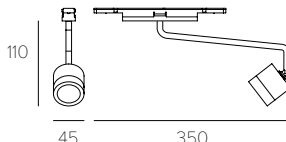

3000K CRI 97 - 770 lm

87381 White Bianco
87581 Black Nero

To be completed with lenses
Da completare con ottiche

40102 20°
40103 40°
40104 60°

Converter included.
Convertitore incluso.

◆ IP20 CE Kg 0.30

Different shade LEDs [2700K, 3000K]. CRI 97. Electronic circuit integrated. User interchangeable lens to change the ambient lighting [20°, 40°, 60°]. MINI sources can be connected to other types of systems [ON-OFF, DALI, DALI 2, 0-10V, CASAMBI].
Photometric measure LETROH.com