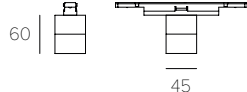

◆ IP20 CE Kg 0.14