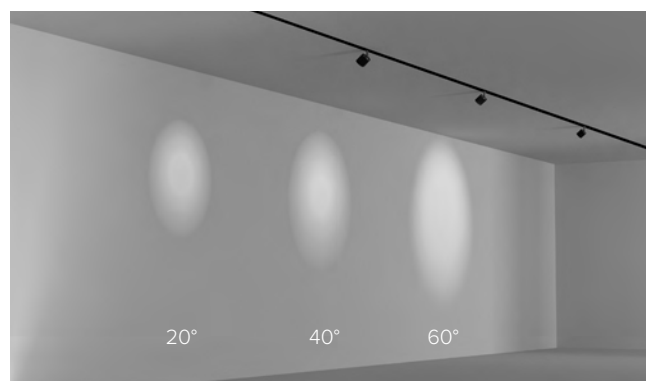

Different shade LEDs [2700K, 3000K]. CRI 97. Electronic circuit integrated. User interchangeable lens to change the ambient lighting [20°, 40°, 60°]. MINI sources can be connected to other types of systems [ON-OFF, DALI, DALI 2, 0-10V, CASAMBI].
Photometric measure LETROH.com

LED di differenti tonalità [2700K, 3000K]. CRI 97. Circuito elettronico integrato. Ottica intercambiabile dall'utente per modificare l'illuminazione dell'ambiente [20°, 40°, 60°]. Le sorgenti MINI possono essere collegate ad impianti di differenti tipologie [ON-OFF, DALI, DALI 2, 0-10V, CASAMBI].
Curve fotometriche LETROH.com