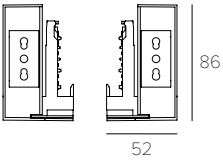

Type P11/P17 250V 10/16A
Double socket 2 poles + earth
Doppia presa 2 poli + terra
2000W
Maximum load per socket
Carico max per presa
3840W
Maximum load per group
Carico max del gruppo

IP20 CE Kg 0.34