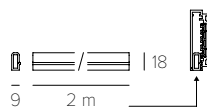

Insert inside the track.
Da inserire all'interno del binario.

Silicone filling profile, can be cut to measure. To be used to limit the insertion of groups of sockets or lights. Where used, it protects the track from steam and water splashes. Necessary where the plant regulations require it.

Guarnizione in silicone antivapore, tagliabile su misura. Da utilizzare per limitare l'inserimento di gruppi di prese o di luci. Dove utilizzato protegge il binario da vapore e schizzi d'acqua. Necessario dove la normativa impianti lo dovesse richiedere.

Kg 0.40