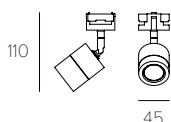

Include "nido d'ape" e ottica 20°

Dimmable converter included.  
Convertitore dimmerabile incluso.

◆ IP20 CE Kg 0.12

◆ IP20 CE Kg 0.14

The installation of the LEVEL system in vertical position is allowed only with the adjustable MINI source.