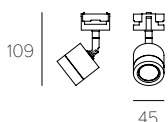

Include "nido d'ape" e ottica 20°

Dimmable converter included.  
Convertitore dimmerabile incluso.

◆ IP20 CE Kg 0.12

◆ IP20 CE Kg 0.14

The installation of the LEVEL system in vertical position is allowed only with the adjustable MINI source.