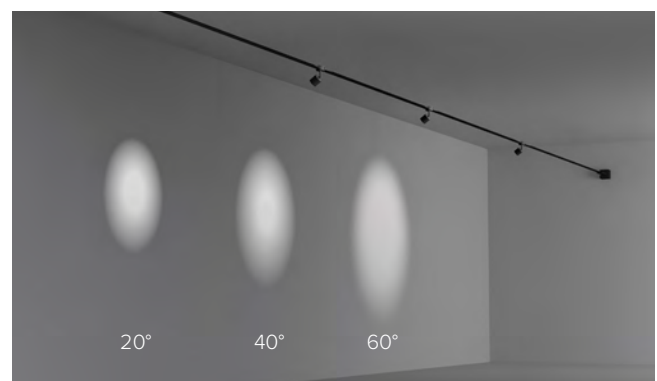

Adjustable Dark light source
Sorgente Dark orientabile

ON-OFF / PWM Dimmable
1x 9W - 48V

2700K CRI 97 - 698 lm

47300 White Bianco

47500 Black Nero

3000K CRI 97 - 740 lm

47301 White Bianco

47501 Black Nero

20° lens and honeycomb included

Include "nido d'ape" e ottica 20°

Dimmable converter included.
Convertitore dimmerabile incluso.

◆ IP20 CE Kg 0.12

◆ IP20 CE Kg 0.14

The installation of the LEVEL system in vertical position is allowed only with the adjustable MINI source.

MINI sources can be connected to other types of systems [DALI, Insulated pushbutton, Potentiometer Linear 100K, 0-10V Passive, 1-10V Passive]. Different shade LEDs [2700K, 3000K]. CRI 97. User interchangeable optics [20°, 40°, 60°]. Photometric measure LETROH.com

L'installazione del sistema LEVEL in posizione verticale è consentita esclusivamente con la sorgente MINI orientabile.

Le sorgenti MINI possono essere collegate ad impianti di differenti tipologie [DALI, Pulsante isolato, Potenzimetro Lineare 100K, 0-10V Passivo, 1-10V Passivo]. LED di differenti tonalità [2700K, 3000K]. CRI 97. Ottica intercambiabile dall'utente [20°, 40°, 60°]. Curve fotometriche LETROH.com