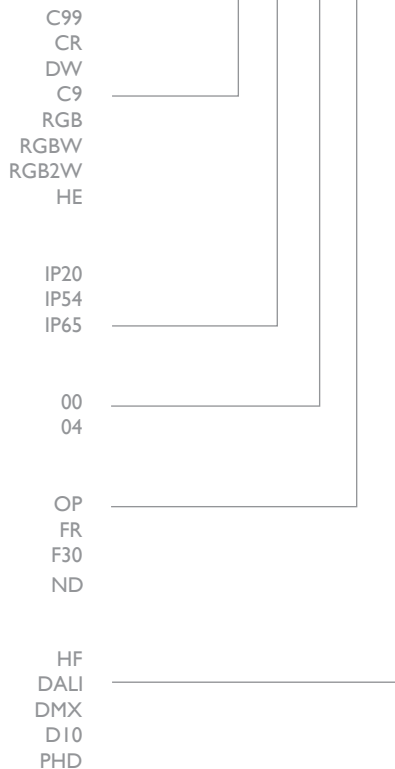

Dimming

No dimming	HF
Dali	DALI
Dmx	DMX
Dimming & to 10Vdc	D10
Phase Dimming Digital	PHD

A39107.04.ND
Night & Day