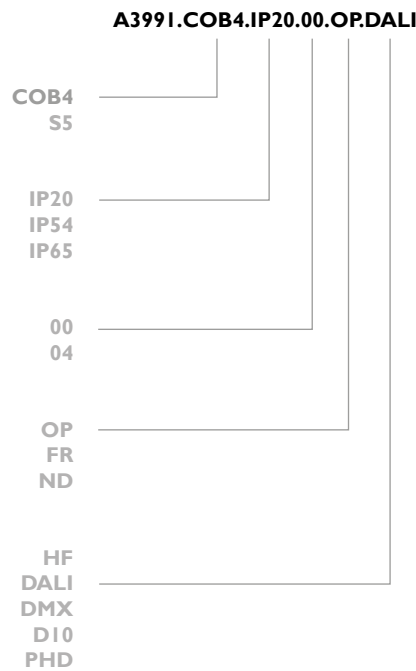

# UBIS

Tiny profile  
Profil miniature

A3991

**Puissance maxi Power max**  
12 w/m

**Dimensions Dimensions**  
8 x 9.5 mm

**Longueur maximale Max.length**  
3000 mm

**Température d'utilisation Ambient temp.**  
- 10°C / + 40°

A3991.00  
Silver Grey ano

A3991.04  
Black anodised

A3991.16  
White RAL9016

A3991.FR  
Frost cover

A3991.ND  
Night&Day cover

A3991.OP  
Opal cover

**Type of led**

Cob 4 mm 8w A4130  
Slim 5 A4110

**IP Rating**

IP20  
IP54  
IP65H

**Finishes**

Aluminium anodised silver  
Aluminium anodised black

**Cover & Optic**

Opal  
Frost  
Night & Day

**Dimming**

No dimming  
Dali  
Dmx  
Dimming & to 10Vdc  
Phase Dimming Digital

A3991.CLP.00  
Endcap grey

A3991.CLP.04  
Endcap black

A3991.CLP.16  
Endcap white

A3991.CLI  
Clips stainless steel

A4130  
COB led strip - no dots

A3991.ND  
Night&Day version