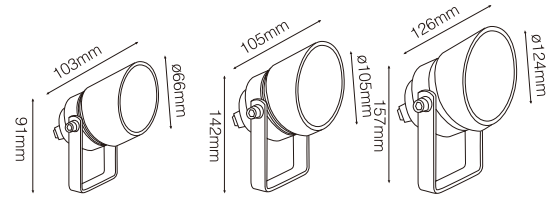

IP65

IK07

CREE
50,000h@L80B10

CE

Body: Aluminum
Color: Dark-Grey

LED Power	System Power	Input	CRI	CCT	Beam	System Output	Model	Code
3 W	4 W	220-240 VAC	80	3000K	35°	250lm	PORTOFINO S-830-35°	PORS-8303504F-DN