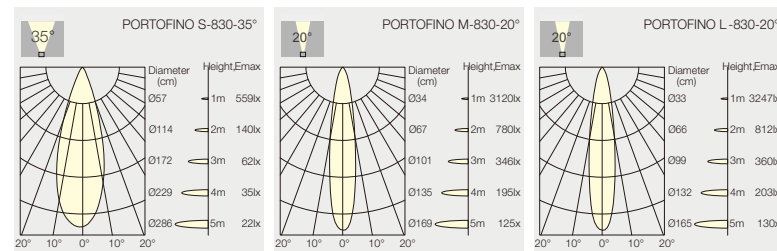

Light Distribution

3000K