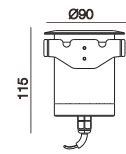

Light Distribution

3000K