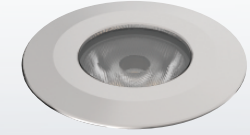

NEKO / TERARACE Micro
Recessed Ground Light

NEKO / TERARACE Nano
Recessed Ground Light

1.5W | CRI80 | 3000K | 18°
40°
65° | IP68 | IK10 | OSRAM
50,000h@L80B10 | CE | Top Cover: Stainless Steel
Body: Aluminum
Color: Dark-Grey

Remark: External 24VDC LED driver is required (Non-Dimmable)

Accessory: Pre-embedded Tube

Light Distribution

3000K

NEKO / TERARACE Mini
Recessed Ground Light

NEKO / TERARACE Maxi
Recessed Ground Light

5.5W | CRI80 | 3000K | 30° / 45° | IP68 | IK10 | CITIZEN 50,000h@L80B10 | CE | Top Cover: Stainless Steel | Body: Aluminum | Color: Dark-Grey

Remark: External 24VDC LED driver is required (Non-Dimmable)

Accessory: Pre-embedded Tube

Light Distribution

3000K

10W | CRI80 | 3000K | 20° / 30° / 50° | IP68 | IK10 | CITIZEN 50,000h@L80B10 | CE | Top Cover: Stainless Steel | Body: Aluminum | Color: Dark-Grey