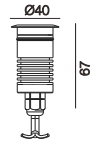

Light Distribution

3000K