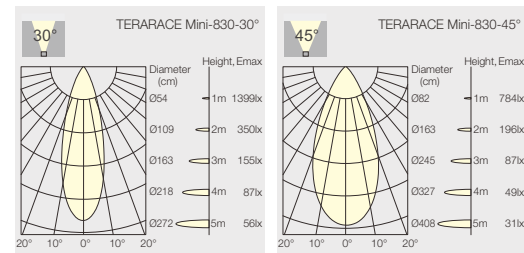

LED Power	System Power	LED Voltage	CRI	CCT	Beam	System Output	Model	Code
5 W	5.5 W	24 V	80	3000K	30°	500lm	TERARACE Mini-830-30°	TEMI-8303006F-DN
				3000K	45°	500lm	TERARACE Mini-830-45°	TEMI-8304506F-DN

Remark: External 24VDC LED driver is required (Non-Dimmable)

Accessory: Pre-embedded Tube

Light Distribution

3000K