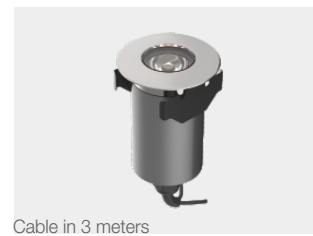

NEKO / TERARACE Micro
Recessed Ground Light

NEKO / TERARACE Nano
Recessed Ground Light

1.5W | CRI80 | 3000K | 18°
40°
65° | IP68 | IK10 | OSRAM
50,000h@L80B10 | CE | Top Cover: Stainless Steel
Body: Aluminum
Color: Dark-Grey

Remark: External 24VDC LED driver is required (Non-Dimmable)

Accessory: Pre-embedded Tube

Light Distribution

3000K

2W | CRI80 | 3000K | 18°
35°
60° | IP68 | IK10 | OSRAM
50,000h@L80B10 | CE | Top Cover: Stainless Steel
Body: Aluminum
Color: Dark-Grey

Remark: External 24VDC LED driver is required (Non-Dimmable)

Accessory: Pre-embedded Tube

Light Distribution

3000K

NEKO / TERARACE Mini
Recessed Ground Light

NEKO / TERARACE Maxi
Recessed Ground Light

5.5W | CRI80 | 3000K | 30° / 45° | IP68 | IK10 | CITIZEN 50,000h@L80B10 | CE | Top Cover: Stainless Steel | Body: Aluminum | Color: Dark-Grey

Cable in 3 meters

LED Power	System Power	LED Voltage	CRI	CCT	Beam	System Output	Model	Code
5 W	5.5 W	24 V	80	3000K	30°	500lm	TERARACE Mini-830-30°	TEMI-8303006F-DN
				3000K	45°	500lm	TERARACE Mini-830-45°	TEMI-8304506F-DN