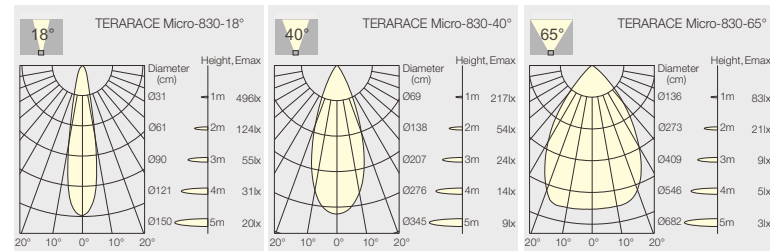

NEKO / TERARACE Micro
Recessed Ground Light

NEKO / TERARACE Nano
Recessed Ground Light

1.5W | CRI80 | 3000K | 18°
40°
65° | IP68 | IK10 | OSRAM
50,000h@L80B10 | CE | Top Cover: Stainless Steel
Body: Aluminum
Color: Dark-Grey

LED Power	System Power	LED Voltage	CRI	CCT	Beam	System Output	Model	Code
1 W	1.5 W	24 V	80	3000K	18°	100lm	TERARACE Micro-830-18°	TEMI-8301802F-DN
				3000K	40°	100lm	TERARACE Micro-830-40°	TEMI-8304002F-DN
				3000K	65°	100lm	TERARACE Micro-830-65°	TEMI-8306502F-DN

Remark: External 24VDC LED driver is required (Non-Dimmable)

Accessory: Pre-embedded Tube

Light Distribution

3000K