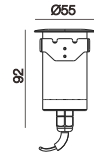

Remark: External 24VDC LED driver is required (Non-Dimmable)

Accessory: Pre-embedded Tube

Light Distribution

3000K

NEKO / TERARACE Mini
Recessed Ground Light

NEKO / TERARACE Maxi
Recessed Ground Light

5.5W | CRI80 | 3000K | 30° / 45° | IP68 | IK10 | CITIZEN 50,000h@L80B10 | CE | Top Cover: Stainless Steel | Body: Aluminum | Color: Dark-Grey