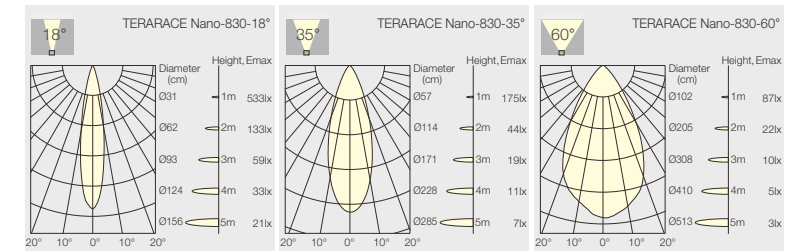

2W | CRI80 | 3000K | 18°
35°
60° | IP68 | IK10 | OSRAM
50,000h@L80B10 | CE | Top Cover: Stainless Steel
Body: Aluminum
Color: Dark-Grey

LED Power	System Power	LED Voltage	CRI	CCT	Beam	System Output	Model	Code
1.6 W	2 W	24 V	80	3000K	18°	120lm	TERARACE Nano-830-18°	TENA-8301802F-DN
				3000K	35°	120lm	TERARACE Nano-830-35°	TENA-8301802F-DN
				3000K	60°	120lm	TERARACE Nano-830-60°	TENA-8301802F-DN

Remark: External 24VDC LED driver is required (Non-Dimmable)

Accessory: Pre-embedded Tube

Light Distribution

3000K