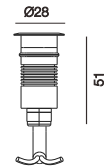

NEKO / TERARACE Micro
Recessed Ground Light

NEKO / TERARACE Nano
Recessed Ground Light

1.5W | CRI80 | 3000K | 18°
40°
65° | IP68 | IK10 | OSRAM
50,000h@L80B10 | CE | Top Cover: Stainless Steel
Body: Aluminum
Color: Dark-Grey

Cable in 3 meters

LED Power	System Power	LED Voltage	CRI	CCT	Beam	System Output	Model	Code
1 W	1.5 W	24 V	80	3000K	18°	100lm	TERARACE Micro-830-18°	TEMI-8301802F-DN
				3000K	40°	100lm	TERARACE Micro-830-40°	TEMI-8304002F-DN
				3000K	65°	100lm	TERARACE Micro-830-65°	TEMI-8306502F-DN