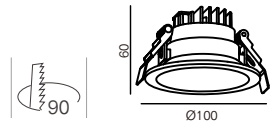

8W CRI80 3000K 30° IP65 CREE 50,000h@L80B10 CE Body: Aluminum Color: White/Black

LED Power	System Power	Input	CRI	CCT	Beam	System Output	Model	Code
6 W	8 W	220-240 VAC	80	3000K	30°	500lm	LAPF-8W-830-30°	LAPF-8303008F-WW