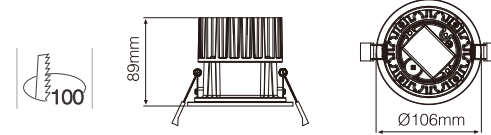

**NEKO / SEAPOINT**  
Outdoor Downlight

8W | CRI80 | 3000K | 25° | IP67 | IK07 | **CREE** 50,000h@L80B10 | **CE** | | Body: Aluminum | Color: Dark-Grey

LED Power	System Power	LED Voltage	CRI	CCT	Beam	System Output	Model	Code
6 W	8 W	220-240 VAC	80	3000K	25°	450lm	SEAPOINT-830-25°	SEAP-8302508F-DN

**Remark:** With internal Non-Dimmable LED driver

Light Distribution

3000K