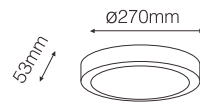

**NEKO / CLIFTON**  
Ceiling Light

28W CRI80 3000K 110° IP54 IK10 EDISON 50,000h@L80B10 CE Body: Aluminum Color: Dark-Grey

LED Power	System Power	LED Voltage	CRI	CCT	Beam	System Output	Model	Code
25 W	28 W	220-240 VAC	80	3000K	110°	1900lm	CLIFTON-830-110°	CLIF-830A128F-DN