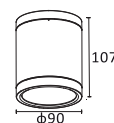

LED Power	System Power	LED Voltage	LED Current	CRI	CCT	Beam	LED Output	System Output	Code
8 W	10 W	36 V	230 mA	90	3000K	36°	1000lm	850lm	SSRC-9303610F-BN

Code Remark: F=(ON-OFF)

Light Distribution