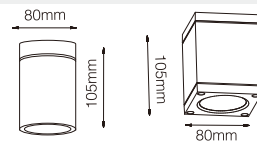

NEKO / CARMEL
LED Ceiling Light

6W CRI80 3000K 55° IP54 IK07 CREE 50,000h@L80B10 CE Body: Aluminum Color: Dark-Grey

CARMEL Round

LED Power	System Power	Input	CRI	CCT	Beam	System Output	Model	Code
5 W	6 W	220-240 VAC	80	3000K	55°	500lm	CARMEL R-830-55°	CARR-8305506F-DN

Remark: With internal Non-Dimmable LED driver

Light Distribution

3000K