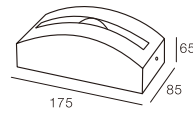

NEKO / St.Tropez

6W CRI80 3000K 3° IP65 IK10 CREE 50,000h@L80B10 CE Body: Aluminum Color: Dark-Grey

LED Power	System Power	Input	CRI	CCT	Beam	System Output	Model	Code
4 W	6 W	220-240 VAC	80	3000K	3°	300lm	St.Tropez-830-3°	STTZ-8300306F-DN