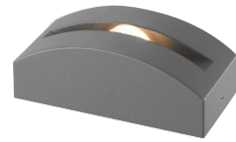

NEKO / St.Tropez

6W CRI80 3000K 3° IP65 IK10 CREE 50,000h@L80B10 CE Body: Aluminum Color: Dark-Grey

LED Power	System Power	Input	CRI	CCT	Beam	System Output	Model	Code
4 W	6 W	220-240 VAC	80	3000K	3°	300lm	St.Tropez-830-3°	STTZ-8300306F-DN

Remark: With internal Non-Dimmable LED driver

Light Distribution

3000K

Ceiling / windows frame mounted light
Ideally lighting up the frame of doors, windows, corridors, etc
With its self-balancing system making the un-even surface a proper lighting effect