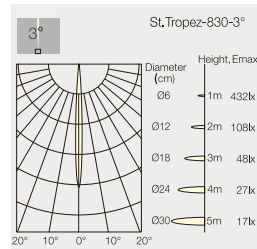

Light Distribution

3000K