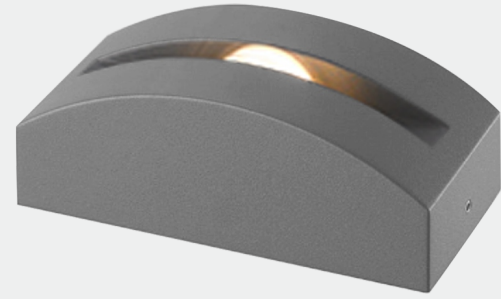

NEKO / St.Tropez

6W CRI80 3000K 3° IP65 IK10 CREE 50,000h@L80B10 CE Body: Aluminum Color: Dark-Grey

LED Power	System Power	Input	CRI	CCT	Beam	System Output	Model	Code
4 W	6 W	220-240 VAC	80	3000K	3°	300lm	St.Tropez-830-3°	STTZ-8300306F-DN

Remark: With internal Non-Dimmable LED driver

Light Distribution

3000K

Ceiling / windows frame mounted light
Ideally lighting up the frame of doors, windows, corridors, etc
With its self-balancing system making the un-even surface a proper lighting effect