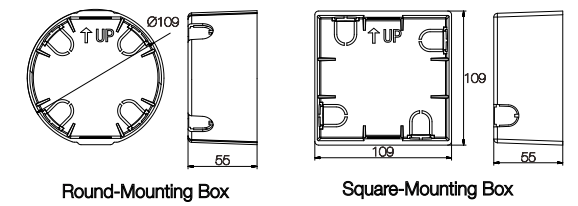

NEKO / Capetown-Recessed
Recessed Step Light

NEKO / Capetown-Recessed
Recessed Step Light

Capetown Round-Recessed

Capetown Square-Recessed

6W CRI80 3000K 65° IP65 IK07 EDISON 50,000h@L80B10 CE 3 Body: Aluminum Color: Dark-Grey

LED Power	System Power	Input	Output	CRI	CCT	Beam	System Output	Model	Code
4 W	6 W	220-240 VAC	Ø110*55	80	3000K	65°	220lm	Capetown RR-830-65° CTRR-8306506F-DN	

Remark: With internal Non-Dimmable LED driver