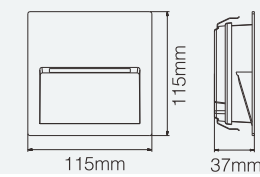

NEKO / Capetown-Recessed
Recessed Step Light

NEKO / Capetown-Recessed
Recessed Step Light

Capetown Round-Recessed

Capetown Square-Recessed

6W CRI80 3000K 65° IP65 IK07 EDISON 50,000h@L80B10 CE 3 Body: Aluminum Color: Dark-Grey

LED Power	System Power	Input	Output	CRI	CCT	Beam	System Output	Model	Code
4 W	6 W	220-240 VAC	Ø110*55	80	3000K	65°	220lm	Capetown RR-830-65° CTRR-8306506F-DN	

Remark: With internal Non-Dimmable LED driver

Capetown Round-Recessed

4 W	6 W	220-240 VAC	110*110*55	80	3000K	65°	220lm	Capetown SR-830-65° CTSR-8306506F-DN	
-----	-----	-------------	------------	----	-------	-----	-------	--------------------------------------	--