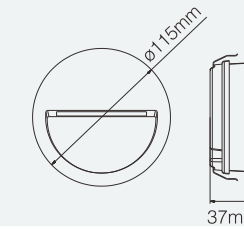

NEKO / Capetown-Recessed
Recessed Step Light

NEKO / Capetown-Recessed
Recessed Step Light

Capetown Round-Recessed

Capetown Square-Recessed

6W CRI80 3000K 65° IP65 IK07 EDISON 50,000h@L80B10 CE 3 Body: Aluminum Color: Dark-Grey

Capetown Round-Recessed

4 W	6 W	220-240 VAC	110*110*55	80	3000K	65°	220lm	Capetown SR-830-65° CTSR-8306506F-DN	
-----	-----	-------------	------------	----	-------	-----	-------	--------------------------------------	--