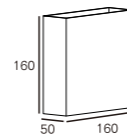

NEKO / CRUZ D
LED Wall Light

NEW

14W CRI80 3000K 120° IP65 OSRAM 50,000h/ML60810 CE Body: Aluminum Color: Dark-Grey

LED Power	System Power	Input	CRI	CCT	Beam	System Output	Model	Code
12 W	14 W	220-240 VAC	80	3000K	120°	1400lm	CRUD-830-120°	CRUD-830A214F-DN