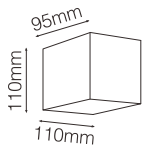

NEKO / BAY
Wall Light

NEKO / BAY
Wall Light

10W CRI80 3000K 90° IP65 IK07 EDISON 50,000h@L80B10 Body: Aluminum Color: Dark-Grey

LED Power	System Power	Input	CRI	CCT	Beam	System Output	Model	Code
8 W	10 W	220-240 VAC	80	3000K	90°	370lm	BAY-830-90°	BAY-8309010F-DN