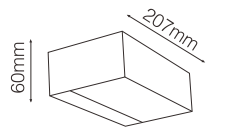

**NEKO / ASCONA**  
Wall Light

**NEKO / ASCONA**  
Wall Light

12W CRI80 3000K 110° IP65 IK10    Body: Aluminum  
Color: Dark-Grey

LED Power	System Power	Input	CRI	CCT	Beam	System Output	Model	Code
10 W	12 W	220-240 VAC	80	3000K	110°	650lm	ASCONA-830-110°	ASCO-830A112F-DN