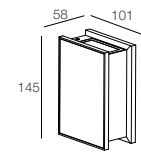

NEKO / CAPRI
LED Ceiling Light

NEW

16W CRI80 3000K 100° IP65 OSRAM 50,000h@L80B10 CE Body: Aluminum Color: Dark-Grey

LED Power	System Power	Input	CRI	CCT	Beam	System Output	Model	Code
14 W	16 W	220-240 VAC	80	3000K	100°	1300lm	CAPRI-830-100°	CAPRI-830A016F-DN