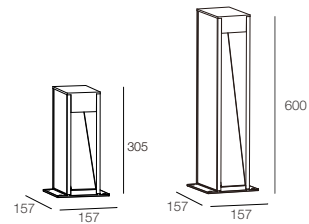

POSITANO 300

POSITANO 600

7W CRI80 3000K 50° IP65 OSRAM 50,000h@L80B10 CE Body: Aluminum Color: Dark-Grey

LED Power	System Power	Input	CRI	CCT	Beam	System Output	Model	Code
5 W	7 W	220-240 VAC	80	3000K	50°	200lm	PTO3-830-50°	PTO3-8305007F-DN