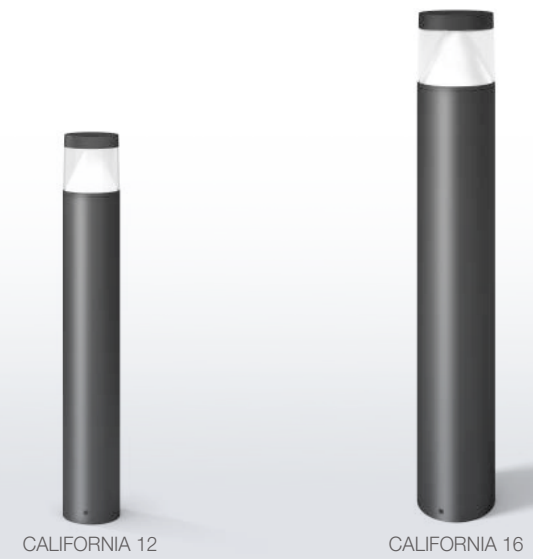

NEKO / CALIFORNIA
Garden Lamp

Light Emission 360°

NEKO / CALIFORNIA
Garden Lamp

14W 23W | CRI80 3000K | IP65 IK10 | EDISON 50,000h@L80B10 | CE | Body: Aluminum Color: Dark-Grey

LED Power	System Power	Input	CRI	CCT	System Output	Model	Code
12 W	14 W	220-240 VAC	80	3000K	650lm	CALIFORNIA 12-830	CA12-830C614F-DN

Remark: With internal Non-Dimmable LED driver

CALIFORNIA 12

20 W	23 W	220-240 VAC	80	3000K	1400lm	CALIFORNIA 16-830	CA16-830C623F-DN
------	------	-------------	----	-------	--------	-------------------	------------------

Remark: With internal Non-Dimmable LED driver

CALIFORNIA 16

Light Distribution

3000K