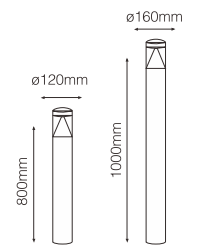

NEKO / CALIFORNIA
Garden Lamp

Light Emission 360°

NEKO / CALIFORNIA
Garden Lamp

14W 23W | CRI80 3000K | IP65 IK10 | EDISON 50,000h@L80B10 | CE | Body: Aluminum Color: Dark-Grey

LED Power	System Power	Input	CRI	CCT	System Output	Model	Code
12 W	14 W	220-240 VAC	80	3000K	650lm	CALIFORNIA 12-830	CA12-830C614F-DN

Remark: With internal Non-Dimmable LED driver

CALIFORNIA 12

20 W	23 W	220-240 VAC	80	3000K	1400lm	CALIFORNIA 16-830	CA16-830C623F-DN
------	------	-------------	----	-------	--------	-------------------	------------------

Remark: With internal Non-Dimmable LED driver

CALIFORNIA 16

Light Distribution

3000K