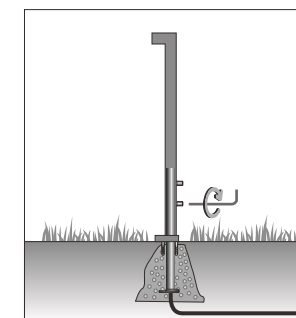

NEKO / DURBAN
Garden Lamp

NEKO / DURBAN
Garden Lamp

8W CRI80 3000K IP65 IK07 CREE 60,000h@L80B10 CE Body: Aluminum Color: Dark-Grey

LED Power	System Power	Input	CRI	CCT	System Output	Model	Code
6 W	8 W	220-240 VAC	80	3000K	320lm	DURBAN-830	DURB-830B708F-DN

Remark: With internal Non-Dimmable LED driver

Light Distribution

3000K

Anchorage installation

Surface installation