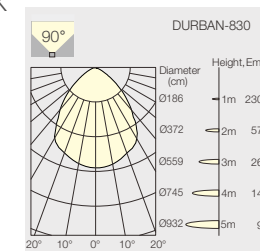

NEKO / DURBAN
Garden Lamp

NEKO / DURBAN
Garden Lamp

8W CRI80 3000K IP65 IK07 CREE 60,000h@L80B10 CE Body: Aluminum Color: Dark-Grey

LED Power	System Power	Input	CRI	CCT	System Output	Model	Code
6 W	8 W	220-240 VAC	80	3000K	320lm	DURBAN-830	DURB-830B708F-DN

Remark: With internal Non-Dimmable LED driver

Light Distribution

3000K

Anchorage installation

Surface installation