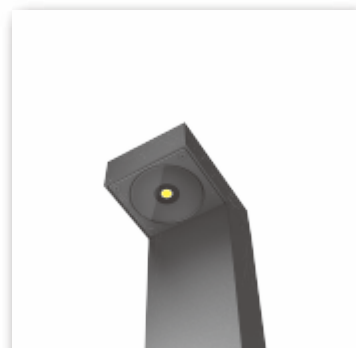

NEKO / DURBAN
Garden Lamp

NEKO / DURBAN
Garden Lamp

8W CRI80 3000K IP65 IK07 CREE 60,000h@L80B10 CE Body: Aluminum Color: Dark-Grey

LED Power	System Power	Input	CRI	CCT	System Output	Model	Code
6 W	8 W	220-240 VAC	80	3000K	320lm	DURBAN-830	DURB-830B708F-DN

Remark: With internal Non-Dimmable LED driver

Light Distribution

3000K

Anchorage installation

Surface installation