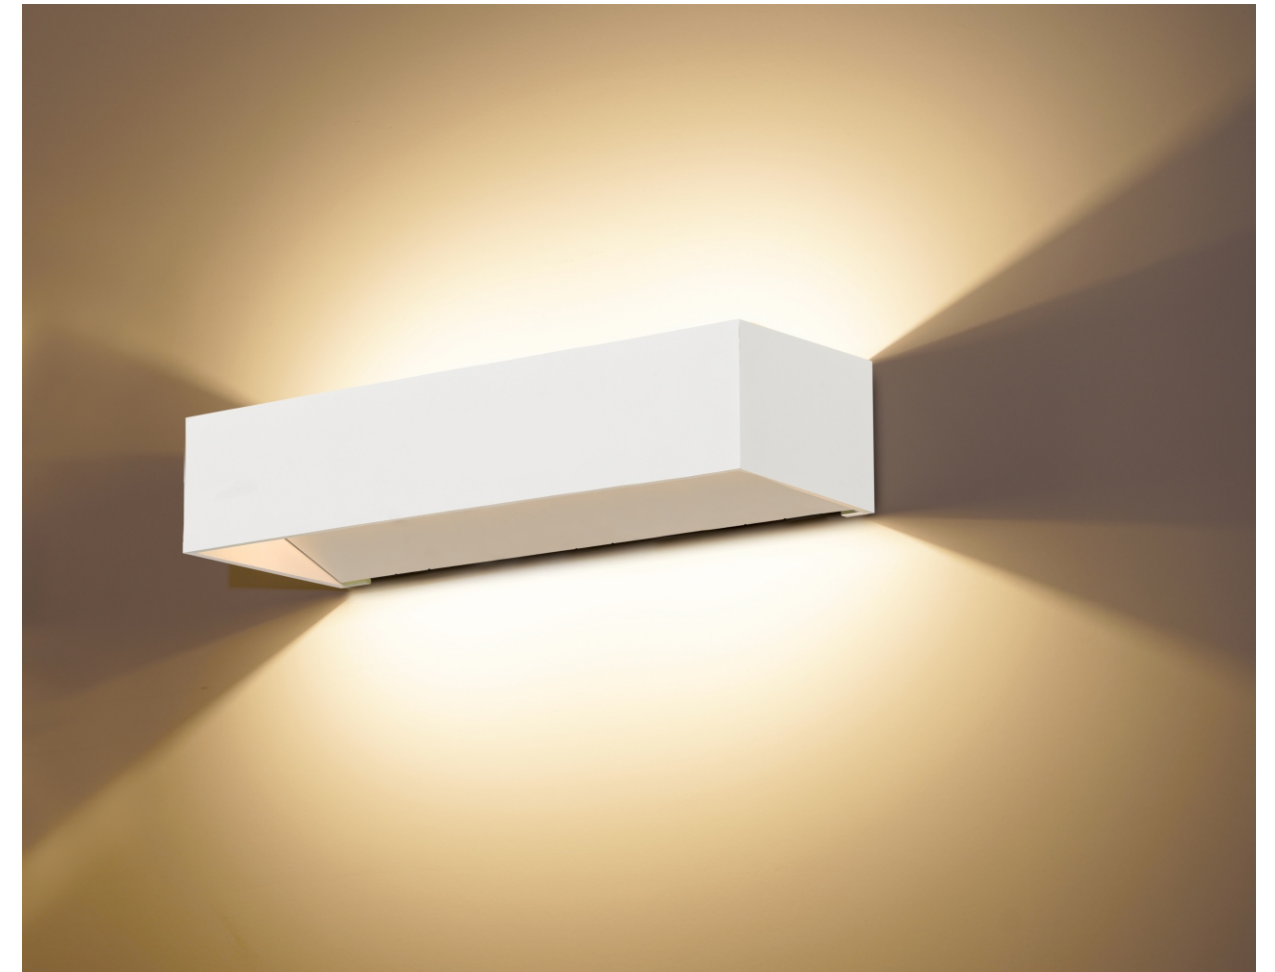

Small KOI SKOI-5W

Large KOI LKOI-18W

NEKO / KOI LED Wall Light

No Visible Screws
Slim Architectural Design
Incl. Phase Dim Driver

NEKO / Small KOI
LED Wall Light

	LED Power	System Power	LED Voltage	LED Current	CRI	CCT	Beam	LED Output	System Output	Code
	5 W	7 W	9 V	500 mA	90	3000K	Up & Down	600lm	450lm	SKOI-930UD05F-WW
Code Remark: F=ON-OFF										
	5 W	7 W	9 V	500 mA	90	3000K	Up & Down	600lm	280lm	SKOI-930UD05F-BB
Code Remark: F=ON-OFF										

DIM to WARM

2000K

2700K

3000K

NEKO / Large KOI
LED Wall Light

18W CRI90 3000K ZIGEN 50,000h@L80B10 IP20 5 YEAR GUARANTEE CE

	LED Power	System Power	LED Voltage	LED Current	CRI	CCT	Beam	LED Output	System Output	Code
	18 W	20 W	36 V	500 mA	90	3000K	30°	2100lm	1900lm	LKOI-930UD18P-WW
										Code Remark: P=Phase Dim
	18 W	20 W	36 V	500 mA	90	3000K	30°	2100lm	1300lm	LKOI-930UD18P-BB
										Code Remark: P=Phase Dim