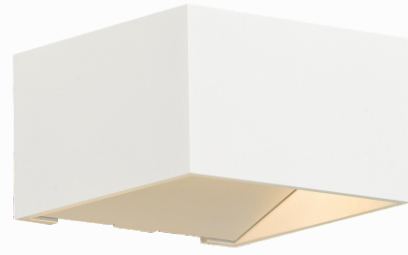

Small KOI SKOI-5W

Large KOI LKOI-18W

NEKO / KOI LED Wall Light

No Visible Screws
Slim Architectural Design
Incl. Phase Dim Driver

NEKO / Small KOI
LED Wall Light

	LED Power	System Power	LED Voltage	LED Current	CRI	CCT	Beam	LED Output	System Output	Code
	5 W	7 W	9 V	500 mA	90	3000K	Up & Down	600lm	450lm	SKOI-930UD05F-WW
Code Remark: F=ON-OFF										
	5 W	7 W	9 V	500 mA	90	3000K	Up & Down	600lm	280lm	SKOI-930UD05F-BB
Code Remark: F=ON-OFF										

	LED Power	System Power	LED Voltage	LED Current	CRI	CCT	Beam	LED Output	System Output	Code
	9 W	11 W	36 V	250 mA	90	2000K-3000K	Up & Down	950lm	650lm	SKOI-9D3UD09P-WW
Code Remark: P=Phase Dim										
	9 W	11 W	36 V	250 mA	90	2000K-3000K	Up & Down	950lm	400lm	SKOI-9D3UD09P-BB
Code Remark: P=Phase Dim										

DIM to WARM

2000K

2700K

3000K

NEKO / Large KOI
LED Wall Light

18W CRI90 3000K ZIGEN 50,000h@L80B10 IP20 5 YEAR GUARANTEE CE

	LED Power	System Power	LED Voltage	LED Current	CRI	CCT	Beam	LED Output	System Output	Code
	18 W	20 W	36 V	500 mA	90	3000K	30°	2100lm	1900lm	LKOI-930UD18P-WW
										Code Remark: P=Phase Dim
	18 W	20 W	36 V	500 mA	90	3000K	30°	2100lm	1300lm	LKOI-930UD18P-BB
										Code Remark: P=Phase Dim