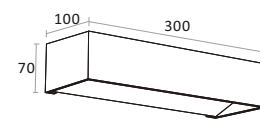

DIM to WARM

2000K

2700K

3000K

NEKO / Large KOI
LED Wall Light

18W CRI90 3000K ZIGEN 50,000h@L80B10 IP20 5 YEAR GUARANTEE CE

	LED Power	System Power	LED Voltage	LED Current	CRI	CCT	Beam	LED Output	System Output	Code
	18 W	20 W	36 V	500 mA	90	3000K	30°	2100lm	1900lm	LKOI-930UD18P-WW
										Code Remark: P=Phase Dim
	18 W	20 W	36 V	500 mA	90	3000K	30°	2100lm	1300lm	LKOI-930UD18P-BB
										Code Remark: P=Phase Dim