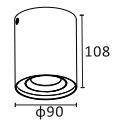

LED Power	System Power	LED Voltage	LED Current	CRI	CCT	Beam	LED Output	System Output	Code
8 W	10 W	36 V	230 mA	90	2700K	36°	950lm	750lm	SDRC-9273610P-WW
					3000K	36°	1000lm	780lm	SDRC-9303610P-WW

Code Remark: P=Phase Dim