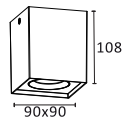

10W | CRI90 | 2700K / 3000K | 36° | CITIZEN Micro-StreamTech 50,000h@L80B10 | UGR <19 | IP20 | 5 YEARS GUARANTEE | CE

LED Power	System Power	LED Voltage	LED Current	CRI	CCT	Beam	LED Output	System Output	Code
8 W	10 W	36 V	230 mA	90	2700K	36°	950lm	750lm	SDSC-9273610P-WW
					3000K	36°	1000lm	780lm	SDSC-9303610P-WW

Code Remark: P=Phase Dim