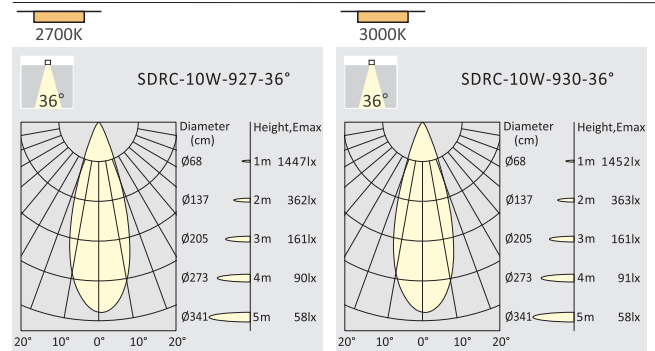

NEKO / SKYDRIVER SDRC

LED Ceiling Light
Incl. Phase Dim Driver

10W | CRI90 | 2700K / 3000K | 36° | CITIZEN
Micro Human Tech
50,000h @ L80B10 | UGR <19 | IP20 | 5 YEAR
GUARANTEE | CE

LED Power	System Power	LED Voltage	LED Current	CRI	CCT	Beam	LED Output	System Output	Code
8 W	10 W	36 V	230 mA	90	2700K	36°	950lm	750lm	SDRC-9273610P-WW
					3000K	36°	1000lm	780lm	SDRC-9303610P-WW

Code Remark: P=Phase Dim

8 W	10 W	36 V	230 mA	90	2700K	36°	950lm	750lm	SDRC-9273610P-BB
					3000K	36°	1000lm	780lm	SDRC-9303610P-BB

Code Remark: P=Phase Dim

Feature

25°Tiltable and 355° Rotation

Light Distribution

NEKO / SKYDRIVER SDSC

LED Ceiling Light
Incl. Phase Dim Driver

10W | CRI90 | 2700K / 3000K | 36° | CITIZEN Micro-StreamTech 50,000h@L80B10 | UGR <19 | IP20 | 5 YEARS GUARANTEE | CE

LED Power	System Power	LED Voltage	LED Current	CRI	CCT	Beam	LED Output	System Output	Code
8 W	10 W	36 V	230 mA	90	2700K	36°	950lm	750lm	SDSC-9273610P-WW
					3000K	36°	1000lm	780lm	SDSC-9303610P-WW

Code Remark: P=Phase Dim

8 W	10 W	36 V	230 mA	90	2700K	36°	950lm	750lm	SDSC-9273610P-BB
					3000K	36°	1000lm	780lm	SDSC-9303610P-BB

Code Remark: P=Phase Dim

Feature

25°Tiltable and 355° Rotation

Light Distribution