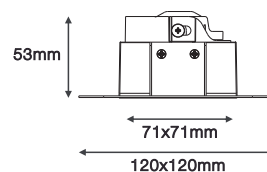

Easy Installation Trimless Trims