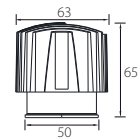

NEW

12W | CRI95 | 1800K-3000K Dim to Warm | 35°/60° | bridgelux 50,000h@L80B10 | Replace Halogen 60W | UGR < 19 | IP54 | 5 YEARS GUARANTEE | CB CE