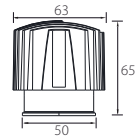

M4

LED Power	System Power	LED Voltage	LED Current	CRI	CCT	Beam	LED Output	System Output	Code					
13 W	15 W	36 V	350 mA	90	2700K	20°	1300lm	1100lm	M4- 9272013X-NN					
						35°	1300lm	1100lm	M4- 9273513X-NN					
						60°	1300lm	1100lm	M4- 9276013X-NN					
						3000K	20°	1400lm	1200lm	M4- 9302013X-NN				
							35°	1400lm	1200lm	M4- 9303513X-NN				
							60°	1400lm	1200lm	M4- 9306013X-NN				
					4000K	20°	1500lm	1300lm	M4- 9402013X-NN					
						35°	1500lm	1300lm	M4- 9403513X-NN					
						60°	1500lm	1300lm	M4- 9406013X-NN					
					9W	11 W	36 V	250 mA	90	2700K	20°	900lm	800lm	M4- 9272009X-NN
											35°	900lm	800lm	M4- 9273509X-NN
											60°	900lm	800lm	M4- 9276009X-NN
3000K	20°	1000lm	850lm	M4- 9302009X-NN										
	35°	1000lm	850lm	M4- 9303509X-NN										
	60°	1000lm	850lm	M4- 9306009X-NN										
4000K	20°	1100lm	950lm	M4- 9402009X-NN										
	35°	1100lm	950lm	M4- 9403509X-NN										
	60°	1100lm	950lm	M4- 9406009X-NN										

Code Remark: X=F(ON-OFF) X=P(Phase Dim) X=A(1-10V Dim) X=D(DALI Dim)