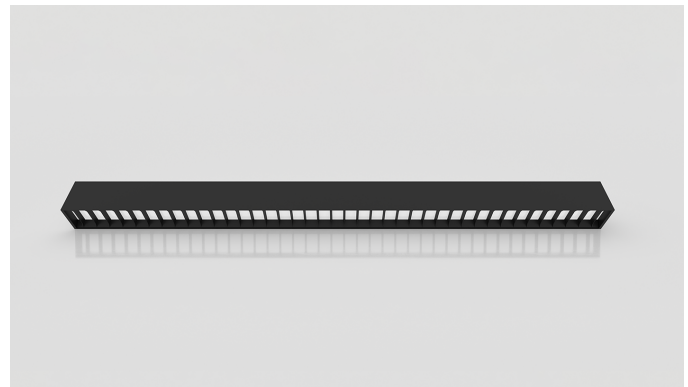

PRODUCT INFORMATION

Description	RIGID LINE SD LOUVRE 3000K 852mm BLACK IP20 220-240V 80CRI 29.8W 1540LM SWITCHING
Product Code	RL62B 5SD 3080 856SW
Product Range	Rigid Line Louvre

PRODUCT SPECIFICATION

Dimensions	L852mm / W62mm / H82mm
Material Colour	BLACK
Colour Temperature	3000K
Bin/step	3 SDCM
CRI Rating	80.00
Lifetime	> 50,000 h
Cover / Lens Type	LOUVRE
Operating Temp	-20°C to +50°C
IP Rating	IP20
Mounting	Suspended/ Surface/ Wall Mount
Connection	1500mm Hardwire Tails
Control Protocol	SWITCHING

PERFORMANCE DATA

Max Power Consumption	29.80 W @ 230V
Supply Voltage	220-240V AC
Supply Current	0.13 A @ 230V
Power Consumption (DOWN)	22.00 W
Luminous Flux (DOWN)	1540.00 lm
Lumen Efficiency (DOWN)	70.00 lm/W
Power Consumption (UP)	n/a
Luminous Flux (UP)	n/a
Lumen Efficiency (UP)	n/a