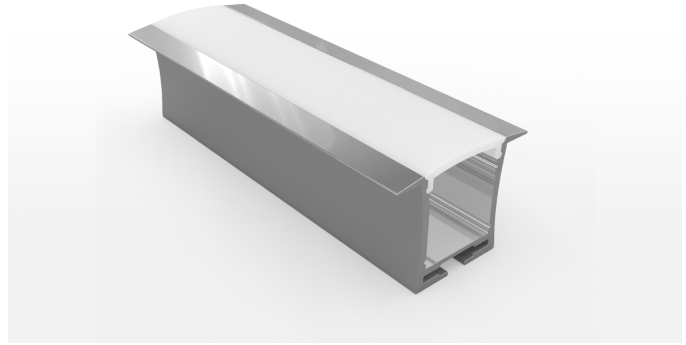

## PRODUCT INFORMATION

Dimensions	H28.00mm/W36.00mm
Length Options	2000mm or customised
Max Flex Width	18.6mm
Colour	GREY
Base Material	ALUMINIUM
Cover Material	PMMA OPAL, PC OPAL, PC SEMI CLEAR, PC CLEAR