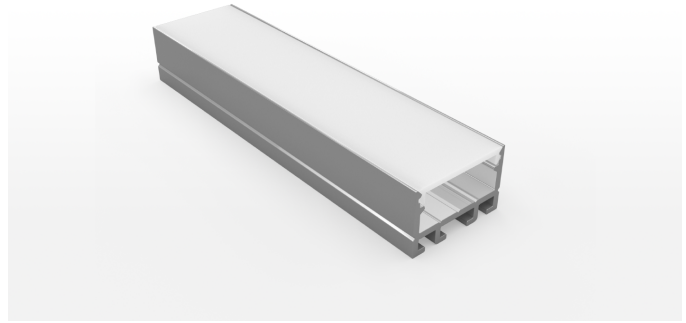

PRODUCT INFORMATION

Dimensions	H16.00mm/W25.40mm
Length Options	2000mm or customised
Max Flex Width	20.1mm
Colour	GREY
Base Material	ALUMINIUM
Cover Material	PC OPAL

PRODUCT FEATURES

PRODUCT ACCESSORIES

PRODUCT BASES & COVERS

ALUMINIUM BASE	2000mm	021-1099-02
PC OPAL	2000mm	78% 022-1049-02

PRODUCT ACCESSORIES

PP-1099 ENDCAP	021-1099-11
PP-1099 METAL CLIP	021-1099-12

TECHNICAL DRAWING