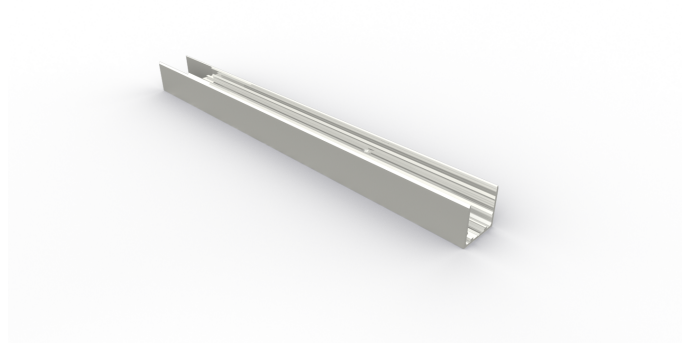

PRODUCT INFORMATION

Dimensions	H25.00mm/W26.50mm
Length Options	1000mm or customised
Max Flex Width	23mm
Colour	GREY
Base Material	ALUMINIUM
Cover Material	

PRODUCT FEATURES

PRODUCT ACCESSORIES

PRODUCT BASES & COVERS

ALUMINIUM BASE	1000mm	FG3D23-PF-BS
----------------	--------	--------------

PRODUCT ACCESSORIES

MOUNTING CLIP METAL CLIP	FG3D23-MC
ADJUSTABLE CLIP METAL CLIP	FG3D23-AMC

TECHNICAL DRAWING