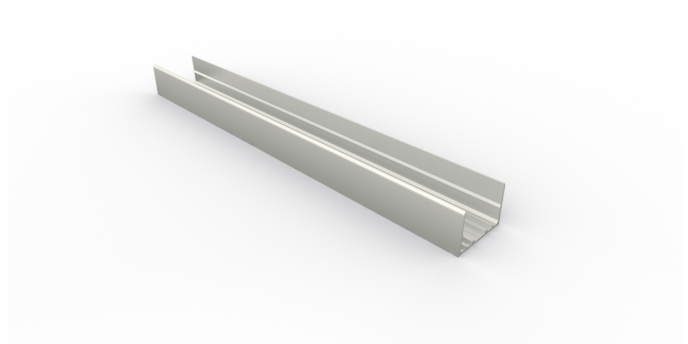

## PRODUCT INFORMATION

Dimensions	H25.80mm/W38.00mm
Length Options	1000mm or customised
Max Flex Width	34mm
Colour	GREY
Base Material	ALUMINIUM
Cover Material	

## PRODUCT BASES & COVERS

ALUMINIUM BASE	1000mm	FG3D34-PF-BS
----------------	--------	--------------