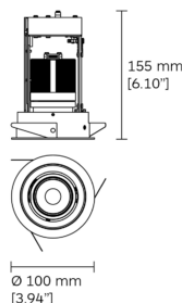

MOTO-COLOSSEO 90 - TRIM

ORDERING CODE: M588MC31-903011DC10

DESCRIPTION

Motorized fully adjustable round recessed luminaire. Mounting trim, light head and snoot are made of cast aluminium. Moto-Colosseo is available in 2 different light head diameters: 90mm and 120mm. The luminaire includes brackets for trim/trimless installation on ceiling thickness 6-15 mm. Two remote controlled DC motors drive the movements of the fixture. The fixture are rotatable horizontally 350° and, tiltable vertically in two directions up to 30°. The movements of the fixture, as well as the intensity and the colour tuning of the light, are controlled via CASAMBI™ application.