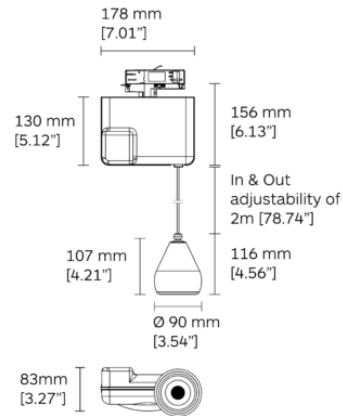

MOTO-JOJO

ORDERING CODE: M673BL22-90FS18DC10

DESCRIPTION

Motorized track mounted luminaire. The light body is made of cast aluminium. The unique and specifically designed glare-free cover diffuser reflects the light from the Lumenetix 'True Tuneable Colour' LED modules.

Moto-JoJo is supplied with one pre-installed pendant wires inclusive of electrical connection, Over all cable length can be Max 4.5 meters. The cable can roll in/out of the gear case up to 2 meters.

Use Wireless Casambi app to control the movement of the light head, to change colors and intensity, create and recall scenes, animations and timers.