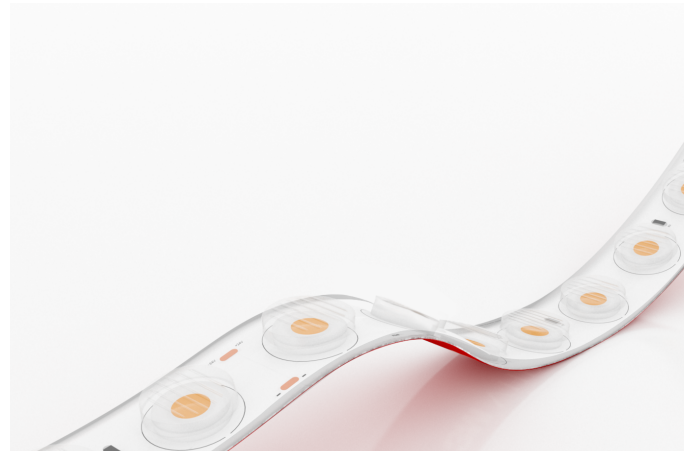

PRODUCT INFORMATION

Description	FLEXI GRAZER OVAL 20° x 45° 2600K IP67 42LED/M 24V 80CRI 12W 1200LM 1000mm
Product Code	FGO245 26 803 12
Product Range	Oval

PRODUCT SPECIFICATION

Dimensions	H9.90/W23.00mm
Cutting Interval	166.67mm
LED Pitch	23.81mm
Bend Direction	TV
Minimum Bend Radius	150mm
Colour Temperature	2600K
Bin/step	35DCM
CRI Rating	80.00
Lifetime	> 50,000 h
Operating Temp	MIN = -25°C, MAX = 45°C
IP Rating	IP67
Mounting	VHB
Connection	Hardwire tails or male/ female connectors

PERFORMANCE DATA (for 1000mm)

Power Consumption	12.00 W
Supply Voltage	24V DC
Supply Current	0.50 A
Luminous Flux	1200.00lm/m
Lumen Efficiency	100.00lm/w
Max Power Length	5000mm
Beam Angle	20 x 45°

TECHNICAL DRAWING