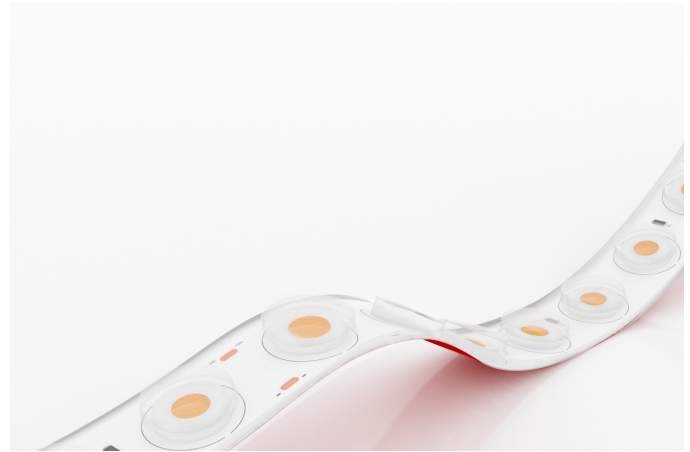

PRODUCT INFORMATION

Description	FLEXI GRAZER NARROW 20° 2600K IP67 42LED/M 24V 80CRI 12W 1200LM 1000mm
Product Code	FGN20 26 803 12
Product Range	Narrow

PRODUCT SPECIFICATION

Dimensions	H11.00/W23.00mm
Cutting Interval	166.67mm
LED Pitch	23.81mm
Bend Direction	TV
Minimum Bend Radius	150mm
Colour Temperature	2600K
Bin/step	35DCM
CRI Rating	80.00
Lifetime	> 50,000 h
Operating Temp	MIN = -25°C, MAX = 45°C
IP Rating	IP67
Mounting	VHB
Connection	Hardwire tails or male/ female connectors

PERFORMANCE DATA (for 1000mm)

Power Consumption	12.00 W
Supply Voltage	24V DC
Supply Current	0.50 A
Luminous Flux	1200.00lm/m
Lumen Efficiency	100.00lm/w
Max Power Length	5000mm
Beam Angle	20°

TECHNICAL DRAWING