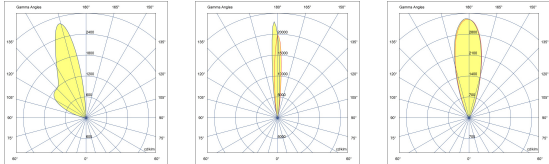

Ø166 mm
Ø6 17/32"

Ø275 mm
Ø10 53/64"

240 mm
9 29/64"

Ø211 mm
Ø8 5/16"

[WW]
Wall-wash

[S]
Spot

[N]
Narrow

Extras