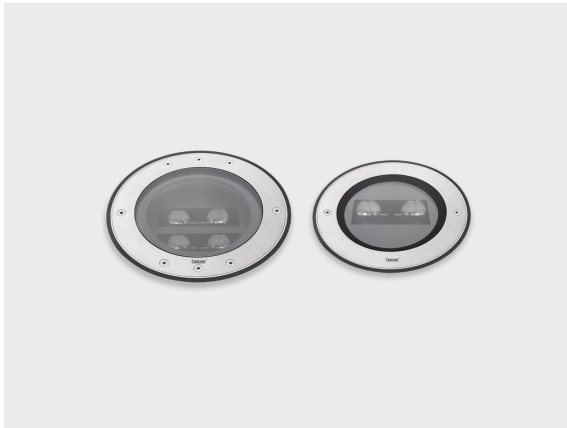

ZEROX

Robust In-ground Family with Impressive Optics

IK10 IP67

Multiple sizes, versatile light distribution options, and hardwearing characteristics make the "walk-over" ZEROX family stand out for uplighting, facade washing, and grazing applications in high-end architectural projects.

- 1 to 6 light distribution ratio with a uniform wall-wash effect (DYN)
- Equipped with HEPER's Dyno (DYN) or Hybrid (HYB) module
- Perfect beam control through multifaceted reflectors (HYB)
- Superior glare management with hidden light source (DYN)
- Extra narrow or medium beam angle options (HYB)
- Easy installation with in-ground housing and IP rated connectors
- Drive-over in-ground luminaires with high light output

Product code	Product name	Light distribution	Delivered lumens flux	Rated input power	Colour temperature	Control	Weight
LR9005.524-EN	ZEROX Dyno	[WW] 49x33°,	793 - 930 lm	10 W	2700 K CRI 80, 3000 K CRI 80, 4000 K CRI 70, 4000 K CRI 80	On/Off, DALI	6.85 kg
LR9005.695-EN	ZEROX Hybrid	[S] 7°, [N] 26°,	1914 - 3215 lm	18 - 28 W	2700 K CRI 80, 3000 K CRI 80, 4000 K CRI 70, 4000 K CRI 80	On/Off, DALI	6.85 kg
LR9016.521-EN	ZEROX S Dyno	[WW] 46x25°,	294 - 345 lm	4 W	2700 K CRI 80, 3000 K CRI 80, 4000 K CRI 70, 4000 K CRI 80	On/Off, DALI	2.81 kg
LR9016.693-EN	ZEROX S Hybrid	[S] 7°, [N] 26°,	476 - 1019 lm	5 - 10 W	2700 K CRI 80, 3000 K CRI 80, 4000 K CRI 70, 4000 K CRI 80	On/Off, DALI	2.81 kg
LR9017.522-EN	ZEROX M Dyno	[WW] 35x28°,	448 - 525 lm	5 W	2700 K CRI 80, 3000 K CRI 80, 4000 K CRI 70, 4000 K CRI 80	On/Off, DALI	4.06 kg
LR9017.690-EN	ZEROX M Hybrid	[S] 7°, [N] 26°,	956 - 2038 lm	10 - 18 W	2700 K CRI 80, 3000 K CRI 80, 4000 K CRI 70, 4000 K CRI 80	On/Off, DALI	4.06 kg