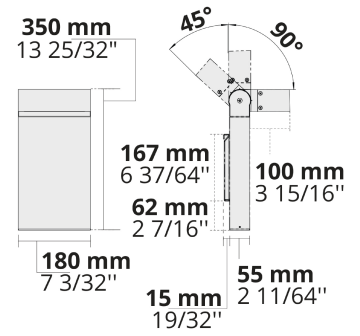

Product code	Product name	Light distribution	Delivered lumens flux	Rated input power	Colour temperature	Control	Weight
LW6048.575-EN	DOGO Forward	[SLFW] 111x53°	805 - 2256 lm	10 - 20 W	2200 K CRI 80, 2700 K CRI 80, 3000 K CRI 80, 4000 K CRI 70, 4000 K CRI 80	On/Off	1.1 kg
LW6048.585-EN	DOGO Side	[SLSW] 154x55°	402 - 1170 lm	5 - 10 W	2200 K CRI 80, 2700 K CRI 80, 3000 K CRI 80, 4000 K CRI 70, 4000 K CRI 80	On/Off	1.1 kg
LW6048.910-EN	DOGO 8 LED	[T3] 144x57°	709 - 808 lm	9.5 W	2700 K CRI 80, 3000 K CRI 80, 4000 K CRI 70, 4000 K CRI 80	On/Off	1.1 kg
LW7035.575-EN	DOGO Ex Forward	[SLFW] 111x53°	805 - 2256 lm	10 - 20 W	2200 K CRI 80, 2700 K CRI 80, 3000 K CRI 80, 4000 K CRI 70, 4000 K CRI 80	On/Off	5.1 kg
LW7035.585-EN	DOGO Ex Side	[SLSW] 154x55°	496 - 1170 lm	5 - 10 W	2200 K CRI 80, 2700 K CRI 80, 3000 K CRI 80, 4000 K CRI 70, 4000 K CRI 80	On/Off	5.1 kg

**[SLFW]**  
Special linear,  
Forward throw

**[SLSW]**  
Special linear,  
Side throw

**[T3]**  
Type III,  
Asymmetric,  
Side throw

Extras

Mounting options

**ESMA**  
Extra surface  
mounting adaptor for  
a flat wall