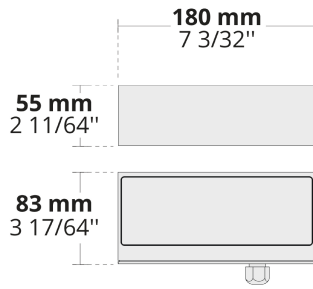

Product code	Product name	Light distribution	Delivered lumens flux	Rated input power	Colour temperature	Control	Weight
LW6048.575-EN	DOGO Forward	[SLFW] 111x53°	805 - 2256 lm	10 - 20 W	2200 K CRI 80, 2700 K CRI 80, 3000 K CRI 80, 4000 K CRI 70, 4000 K CRI 80	On/Off	1.1 kg
LW6048.585-EN	DOGO Side	[SLSW] 154x55°	402 - 1170 lm	5 - 10 W	2200 K CRI 80, 2700 K CRI 80, 3000 K CRI 80, 4000 K CRI 70, 4000 K CRI 80	On/Off	1.1 kg
LW6048.910-EN	DOGO 8 LED	[T3] 144x57°	709 - 808 lm	9.5 W	2700 K CRI 80, 3000 K CRI 80, 4000 K CRI 70, 4000 K CRI 80	On/Off	1.1 kg
LW7035.575-EN	DOGO Ex Forward	[SLFW] 111x53°	805 - 2256 lm	10 - 20 W	2200 K CRI 80, 2700 K CRI 80, 3000 K CRI 80, 4000 K CRI 70, 4000 K CRI 80	On/Off	5.1 kg
LW7035.585-EN	DOGO Ex Side	[SLSW] 154x55°	496 - 1170 lm	5 - 10 W	2200 K CRI 80, 2700 K CRI 80, 3000 K CRI 80, 4000 K CRI 70, 4000 K CRI 80	On/Off	5.1 kg

**[SLFW]**  
Special linear,  
Forward throw

**[SLSW]**  
Special linear,  
Side throw

**[T3]**  
Type III,  
Asymmetric,  
Side throw

Extras

Mounting options

**ESMA**  
Extra surface  
mounting adaptor for  
a flat wall