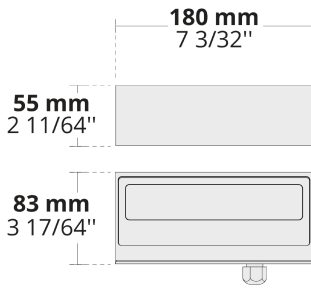

Minimalistic design, small form factor, and jaw-dropping optics make the DOGO family stand out for the illumination tasks of contemporary architectural projects.

- 1 to 6 light distribution ratio (DYN)
- Equipped with HEPER's Dyno (DYN) module or high efficiency LED chips with flexible lens optics
- Minimized glare with hidden light source
- Indirect lighting with reflector technology
- Optimized linear forward or side throw options with full cut-off and minimized stray light
- Motion sensor & emergency kit options

Product code	Product name	Light distribution	Delivered lumens flux	Rated input power	Colour temperature	Control	Weight
LW6048.575-EN	DOGO Forward	[SLFW] 111x53°	805 - 2256 lm	10 - 20 W	2200 K CRI 80, 2700 K CRI 80, 3000 K CRI 80, 4000 K CRI 70, 4000 K CRI 80	On/Off	1.1 kg
LW6048.585-EN	DOGO Side	[SLSW] 154x55°	402 - 1170 lm	5 - 10 W	2200 K CRI 80, 2700 K CRI 80, 3000 K CRI 80, 4000 K CRI 70, 4000 K CRI 80	On/Off	1.1 kg
LW6048.910-EN	DOGO 8 LED	[T3] 144x57°	709 - 808 lm	9.5 W	2700 K CRI 80, 3000 K CRI 80, 4000 K CRI 70, 4000 K CRI 80	On/Off	1.1 kg
LW7035.575-EN	DOGO Ex Forward	[SLFW] 111x53°	805 - 2256 lm	10 - 20 W	2200 K CRI 80, 2700 K CRI 80, 3000 K CRI 80, 4000 K CRI 70, 4000 K CRI 80	On/Off	5.1 kg
LW7035.585-EN	DOGO Ex Side	[SLSW] 154x55°	496 - 1170 lm	5 - 10 W	2200 K CRI 80, 2700 K CRI 80, 3000 K CRI 80, 4000 K CRI 70, 4000 K CRI 80	On/Off	5.1 kg

**[SLFW]**  
Special linear,  
Forward throw

**[SLSW]**  
Special linear,  
Side throw

**[T3]**  
Type III,  
Asymmetric,  
Side throw

Extras

Mounting options

**ESMA**  
Extra surface  
mounting adaptor for  
a flat wall