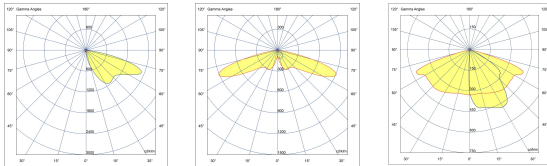

Minimalistic design, small form factor, and jaw-dropping optics make the DOGO family stand out for the illumination tasks of contemporary architectural projects.

- 1 to 6 light distribution ratio (DYN)
- Equipped with HEPER's Dyno (DYN) module or high efficiency LED chips with flexible lens optics
- Minimized glare with hidden light source
- Indirect lighting with reflector technology
- Optimized linear forward or side throw options with full cut-off and minimized stray light
- Motion sensor & emergency kit options

Product code	Product name	Light distribution	Delivered lumens flux	Rated input power	Colour temperature	Control	Weight
LW6048.575-EN	DOGO Forward	[SLFW] 111x53°	805 - 2256 lm	10 - 20 W	2200 K CRI 80, 2700 K CRI 80, 3000 K CRI 80, 4000 K CRI 70, 4000 K CRI 80	On/Off	1.1 kg
LW6048.585-EN	DOGO Side	[SLSW] 154x55°	402 - 1170 lm	5 - 10 W	2200 K CRI 80, 2700 K CRI 80, 3000 K CRI 80, 4000 K CRI 70, 4000 K CRI 80	On/Off	1.1 kg
LW6048.910-EN	DOGO 8 LED	[T3] 144x57°	709 - 808 lm	9.5 W	2700 K CRI 80, 3000 K CRI 80, 4000 K CRI 70, 4000 K CRI 80	On/Off	1.1 kg
LW7035.575-EN	DOGO Ex Forward	[SLFW] 111x53°	805 - 2256 lm	10 - 20 W	2200 K CRI 80, 2700 K CRI 80, 3000 K CRI 80, 4000 K CRI 70, 4000 K CRI 80	On/Off	5.1 kg
LW7035.585-EN	DOGO Ex Side	[SLSW] 154x55°	496 - 1170 lm	5 - 10 W	2200 K CRI 80, 2700 K CRI 80, 3000 K CRI 80, 4000 K CRI 70, 4000 K CRI 80	On/Off	5.1 kg