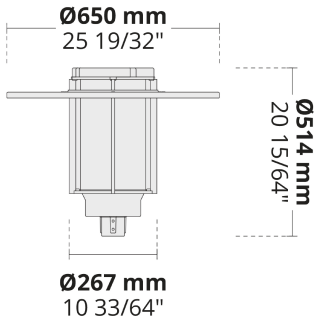

- Equipped with long-lasting high-power LEDs
- Minimized glare with top diffused glass
- Uniform lighting distribution with symmetric and asymmetric options
- Easy installation and maintenance

Product code	Product name	Light distribution	Delivered lumens flux	Rated input power	Colour temperature	Control	Weight
LP4024.537-EN	TERRA Asym		2366 - 2808 lm	28 W	2700 K CRI 80, 3000 K CRI 80, 4000 K CRI 70, 4000 K CRI 80	On/Off, DALI, AutoDIM, StepDIM	7.02 kg
LP4024.539-EN	TERRA	[SYM-LE] 133°	4733 - 5613 lm	52 W	2700 K CRI 80, 3000 K CRI 80, 4000 K CRI 70, 4000 K CRI 80	On/Off, DALI, AutoDIM, StepDIM	7.12 kg

LP4024.539

[SYM-LE]
Symmetric,
Special effect:
Leaf

Extras

External surge protection

SP10
10 kV

Light output

CLO
Constant light output

Consult the factory