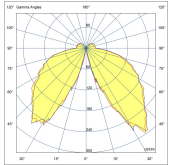

LP4024.539

[SYM-LE]
Symmetric,
Special effect:
Leaf