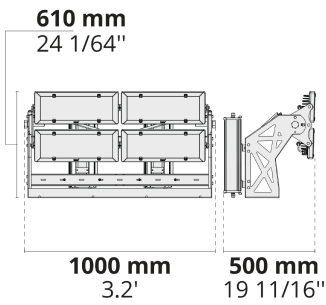

Product code	Product name	Light distribution	Delivered lumens flux	Rated input power	Colour temperature	Control	Weight
LF8035.521-EN	REGIO 1 Module	[N] 22°, [MN] 30°, [W] 111°	23372 - 33010 lm	229 W	2700 K CRI 80, 3000 K CRI 80, 4000 K CRI 70, 4000 K CRI 80, 5700 K CRI 90	On/Off, DALI	10.93 kg
LF8035.522-EN	REGIO 2 Module	[N] 22°, [MN] 30°, [W] 111°	46744 - 66029 lm	459 - 460 W	2700 K CRI 80, 3000 K CRI 80, 4000 K CRI 70, 4000 K CRI 80, 5700 K CRI 90	On/Off, DALI	19.14 kg
LF8035.523-EN	REGIO 3 Module	[N] 22°, [MN] 30°, [W] 111°	70115 - 99033 lm	687 W	2700 K CRI 80, 3000 K CRI 80, 4000 K CRI 70, 4000 K CRI 80, 5700 K CRI 90	On/Off, DALI	36.2 kg

LF8032.524 / LF8032.534

LF8035.522

LF8032.526 / LF8032.536

LF8035.523

LF8035.521

481 mm
18 15/16"

498 mm
19 39/64"

417 mm
16 27/64"

642 mm
25 9/32"

498 mm
19 39/64"

561 mm
22 3/32"

[N]
Narrow

[MN]
Medium narrow

[W]
Wide

Extras

Consult the factory