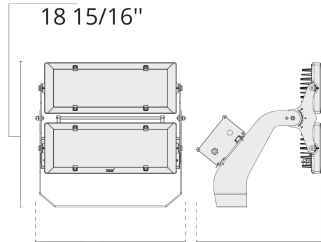

Product code	Product name	Light distribution	Delivered lumens flux	Rated input power	Colour temperature	Control	Weight
LF8035.521-EN	REGIO 1 Module	[N] 22°, [MN] 30°, [W] 111°	23372 - 33010 lm	229 W	2700 K CRI 80, 3000 K CRI 80, 4000 K CRI 70, 4000 K CRI 80, 5700 K CRI 90	On/Off, DALI	10.93 kg
LF8035.522-EN	REGIO 2 Module	[N] 22°, [MN] 30°, [W] 111°	46744 - 66029 lm	459 - 460 W	2700 K CRI 80, 3000 K CRI 80, 4000 K CRI 70, 4000 K CRI 80, 5700 K CRI 90	On/Off, DALI	19.14 kg
LF8035.523-EN	REGIO 3 Module	[N] 22°, [MN] 30°, [W] 111°	70115 - 99033 lm	687 W	2700 K CRI 80, 3000 K CRI 80, 4000 K CRI 70, 4000 K CRI 80, 5700 K CRI 90	On/Off, DALI	36.2 kg

LF8032.524 / LF8032.534

LF8035.522

LF8032.526 / LF8032.536

LF8035.523

LF8035.521

481 mm
18 15/16"

498 mm
19 39/64"

417 mm
16 27/64"

642 mm
25 9/32"

498 mm
19 39/64"

561 mm
22 3/32"

[N]
Narrow

[MN]
Medium narrow

[W]
Wide

Extras

Consult the factory