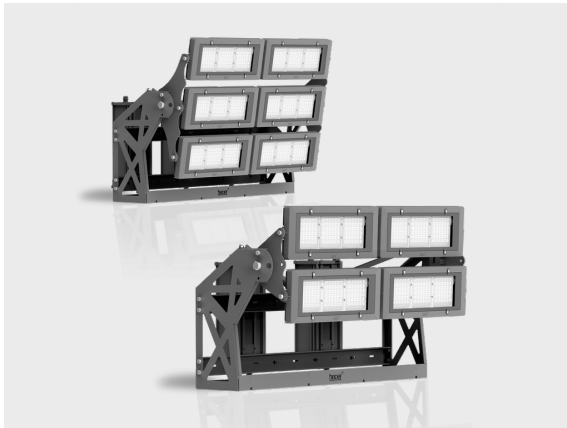

REGIO

Flexible Floodlight Family with Extreme Power

Multiple sizes, flexible optics and high-power light output options make the REGIO family stand out for the illumination tasks for public areas, sports arenas, and airport aprons.

- Glare management with special lens system
- 6 different beam angle options
- +45°/-45° vertically adjustable with aim locking set screw allowing fine-tuning
- Each part can be set to a different tilt angle separately
- Easy installation and maintenance with modular structure

Product code	Product name	Light distribution	Delivered lumens flux	Rated input power	Colour temperature	Control	Weight
LF8035.521-EN	REGIO 1 Module	[N] 22°, [MN] 30°, [W] 111°	23372 - 33010 lm	229 W	2700 K CRI 80, 3000 K CRI 80, 4000 K CRI 70, 4000 K CRI 80, 5700 K CRI 90	On/Off, DALI	10.93 kg
LF8035.522-EN	REGIO 2 Module	[N] 22°, [MN] 30°, [W] 111°	46744 - 66029 lm	459 - 460 W	2700 K CRI 80, 3000 K CRI 80, 4000 K CRI 70, 4000 K CRI 80, 5700 K CRI 90	On/Off, DALI	19.14 kg
LF8035.523-EN	REGIO 3 Module	[N] 22°, [MN] 30°, [W] 111°	70115 - 99033 lm	687 W	2700 K CRI 80, 3000 K CRI 80, 4000 K CRI 70, 4000 K CRI 80, 5700 K CRI 90	On/Off, DALI	36.2 kg