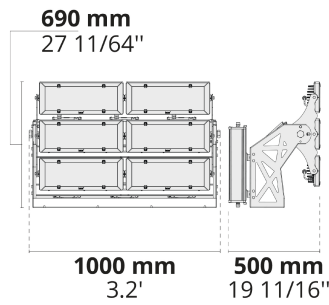

- Glare management with special lens system
- 6 different beam angle options
- +45°/-45° vertically adjustable with aim locking set screw allowing fine-tuning
- Each part can be set to a different tilt angle separately
- Easy installation and maintenance with modular structure

Product code	Product name	Light distribution	Delivered lumens flux	Rated input power	Colour temperature	Control	Weight
LF8035.521-EN	REGIO 1 Module	[N] 22°, [MN] 30°, [W] 111°	23372 - 33010 lm	229 W	2700 K CRI 80, 3000 K CRI 80, 4000 K CRI 70, 4000 K CRI 80, 5700 K CRI 90	On/Off, DALI	10.93 kg
LF8035.522-EN	REGIO 2 Module	[N] 22°, [MN] 30°, [W] 111°	46744 - 66029 lm	459 - 460 W	2700 K CRI 80, 3000 K CRI 80, 4000 K CRI 70, 4000 K CRI 80, 5700 K CRI 90	On/Off, DALI	19.14 kg
LF8035.523-EN	REGIO 3 Module	[N] 22°, [MN] 30°, [W] 111°	70115 - 99033 lm	687 W	2700 K CRI 80, 3000 K CRI 80, 4000 K CRI 70, 4000 K CRI 80, 5700 K CRI 90	On/Off, DALI	36.2 kg

LF8032.524 / LF8032.534

LF8035.522

LF8032.526 / LF8032.536

LF8035.523

LF8035.521

481 mm
18 15/16"

498 mm
19 39/64"

417 mm
16 27/64"

642 mm
25 9/32"

498 mm
19 39/64"

561 mm
22 3/32"

[N]
Narrow

[MN]
Medium narrow

[W]
Wide

Extras

Consult the factory