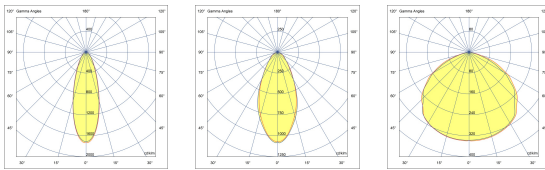

[N]
Narrow

[MN]
Medium narrow

[W]
Wide

Extras

Consult the factory

Luminaire body options

120-277V
50/60Hz

UNI

120-277V 50/60Hz

DPC

DPC

Double powder
coating

HPR Pazarlama A.Ş.
Başkent OSB 22. Cd. No: 2, Malıköy, Temelli,
Sincan, 06909 Ankara, Turkey
+90 312 267 54 30
info@hepergroup.com

HEPER Europe GmbH
Ahornweg 5a, 58675
Hemer, Germany
+49 237 2901 2975
infoEU@hepergroup.com

We reserve the right to change specifications
without prior written notice. Edition: 26.01.2024.
For current version visit heperlighting.com. All
flux ($\pm 7\%$ tolerance) and power values ($\pm 10\%$
tolerance) are derived following appropriate IES,
CIE, and applicable standards.