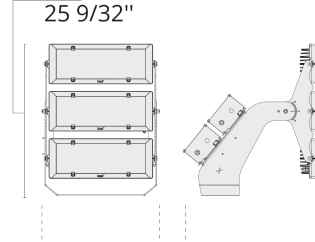

Product code	Product name	Light distribution	Delivered lumens flux	Rated input power	Colour temperature	Control	Weight
LF8035.521-EN	REGIO 1 Module	[N] 22°, [MN] 30°, [W] 111°	23372 - 33010 lm	229 W	2700 K CRI 80, 3000 K CRI 80, 4000 K CRI 70, 4000 K CRI 80, 5700 K CRI 90	On/Off, DALI	10.93 kg
LF8035.522-EN	REGIO 2 Module	[N] 22°, [MN] 30°, [W] 111°	46744 - 66029 lm	459 - 460 W	2700 K CRI 80, 3000 K CRI 80, 4000 K CRI 70, 4000 K CRI 80, 5700 K CRI 90	On/Off, DALI	19.14 kg
LF8035.523-EN	REGIO 3 Module	[N] 22°, [MN] 30°, [W] 111°	70115 - 99033 lm	687 W	2700 K CRI 80, 3000 K CRI 80, 4000 K CRI 70, 4000 K CRI 80, 5700 K CRI 90	On/Off, DALI	36.2 kg

LF8032.524 / LF8032.534

LF8035.522

LF8032.526 / LF8032.536

LF8035.523

LF8035.521

481 mm
18 15/16"

498 mm
19 39/64"

417 mm
16 27/64"

642 mm
25 9/32"

498 mm
19 39/64"

561 mm
22 3/32"

[N]
Narrow

[MN]
Medium narrow

[W]
Wide

Extras

Consult the factory