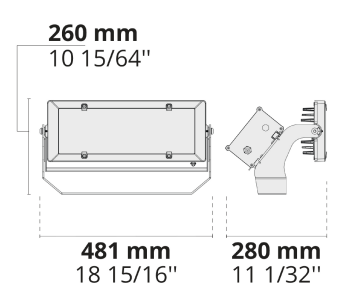

Product code	Product name	Light distribution	Delivered lumens flux	Rated input power	Colour temperature	Control	Weight
LF8035.521-EN	REGIO 1 Module	[N] 22°, [MN] 30°, [W] 111°	23372 - 33010 lm	229 W	2700 K CRI 80, 3000 K CRI 80, 4000 K CRI 70, 4000 K CRI 80, 5700 K CRI 90	On/Off, DALI	10.93 kg
LF8035.522-EN	REGIO 2 Module	[N] 22°, [MN] 30°, [W] 111°	46744 - 66029 lm	459 - 460 W	2700 K CRI 80, 3000 K CRI 80, 4000 K CRI 70, 4000 K CRI 80, 5700 K CRI 90	On/Off, DALI	19.14 kg
LF8035.523-EN	REGIO 3 Module	[N] 22°, [MN] 30°, [W] 111°	70115 - 99033 lm	687 W	2700 K CRI 80, 3000 K CRI 80, 4000 K CRI 70, 4000 K CRI 80, 5700 K CRI 90	On/Off, DALI	36.2 kg

LF8032.524 / LF8032.534

LF8035.522

LF8032.526 / LF8032.536

LF8035.523

LF8035.521

481 mm
18 15/16"

498 mm
19 39/64"

417 mm
16 27/64"

642 mm
25 9/32"

498 mm
19 39/64"

561 mm
22 3/32"

[N]
Narrow

[MN]
Medium narrow

[W]
Wide

Extras

Consult the factory