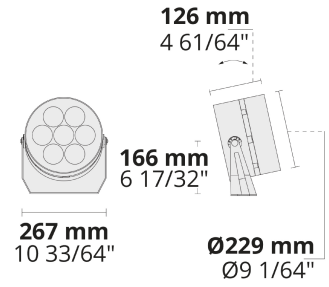

LF8019.698