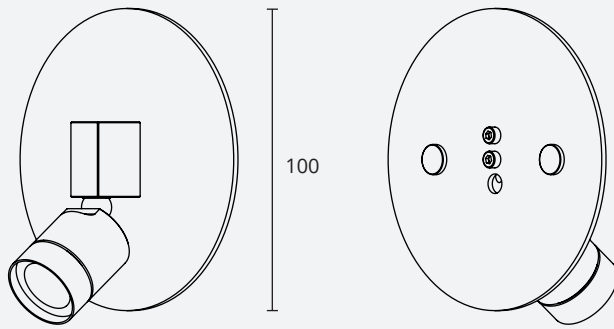

## LED spotlight C1-WL

part number: A400016

**description:**

LED wall lamp,  
180° rotatable, 180° swivelling

**housing colour:**

aluminum anodised matte in black, silver, gold, champagne  
(other surface finishing on request)

**optics:**

10°, 15°, 20°, 35°, 45°, 80°, 46°+ 10°

**light colour (+/- 100K):**

~2,700K, ~3,000K, ~3,500K, ~4,000K, ~5,700K

high power LED, high CRI DIN EN 55015:2013,  
lifetime 50,000 hours | basis of lifetime L80B10

honeycomb grid, anti-glare tube, inclined tube,  
light diffusion foil, barn doors,  
zoom optic (2° - 25°, 6° - 36°)

## dimensions

bracket

148 x 92.5 x 32  
(W x H x D)

specification in mm