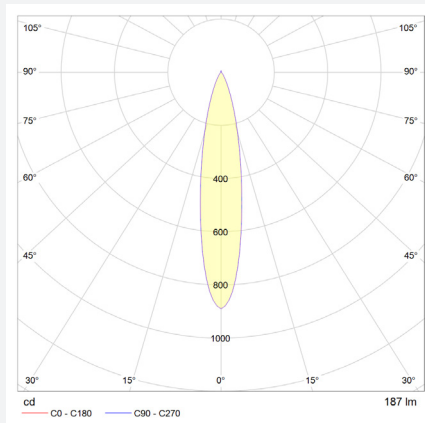

**optics:**

10°, 15°, 20°, 35°, 45°, 80°, 46°+ 10°

**light colour (+/- 100K):**

~2,700K, ~3,000K, ~3,500K, ~4,000K, ~5,700K

high power LED, high CRI DIN EN 55015:2013,  
lifetime 50,000 hours | basis of lifetime L80B10

## dimensions

bracket

148 x 92.5 x 32  
(W x H x D)

specification in mm

## photometry

for light colour ~3,000K | standard lens 20° | 500 mA | CRI typ. 97, R9 > 90, R12 > 90 | colour variation ≤ 3 SDCM

technical changes reserved | July 2023