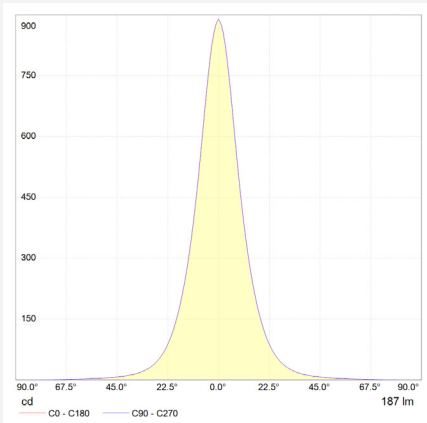

**optics:**

10°, 15°, 20°, 35°, 45°, 80°, 46°+ 10°

**light colour (+/- 100K):**

~2,700K, ~3,000K, ~3,500K, ~4,000K, ~5,700K

high power LED, high CRI DIN EN 55015:2013,  
lifetime 50,000 hours | basis of lifetime L80B10

## dimensions

bracket

148 x 92.5 x 32  
(W x H x D)

specification in mm

## photometry

for light colour ~3,000K | standard lens 20° | 500 mA | CRI typ. 97, R9 > 90, R12 > 90 | colour variation ≤ 3 SDCM

technical changes reserved | July 2023