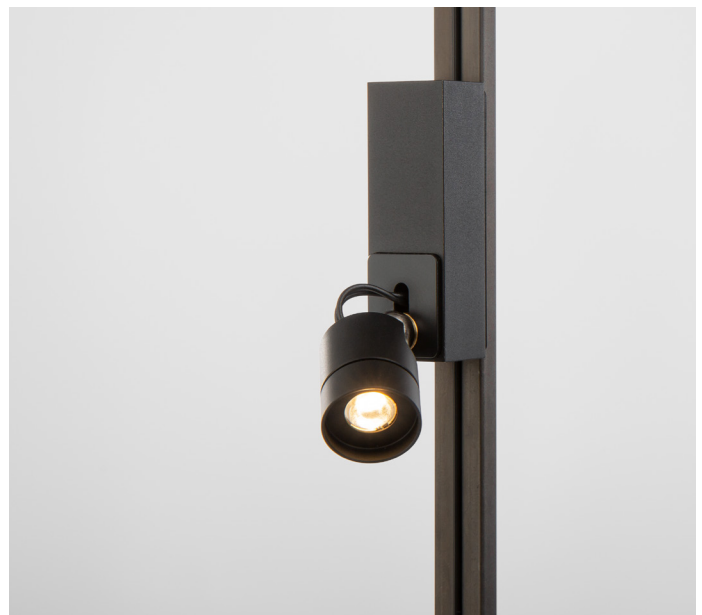

Dimming

The C1-mini-C spotlight is controlled via the Casambi app. The set value is automatically saved and retained even after a power cut. The dimming range has 810 steps (flicker-free) from 100% to 0.4%. The dimming frequency is 19.75 kHz.

The Casambi app can be freely downloaded from the App Store or Google Play. After opening, the app automatically finds all Casambi-operated spotlights.

Tap on *Add All luminaires to ... / My network*. All spotlights are connected into a network and the *Luminaires* menu opens automatically. (To switch on or off - tap the symbol; to dim - swipe horizontally over the symbol)