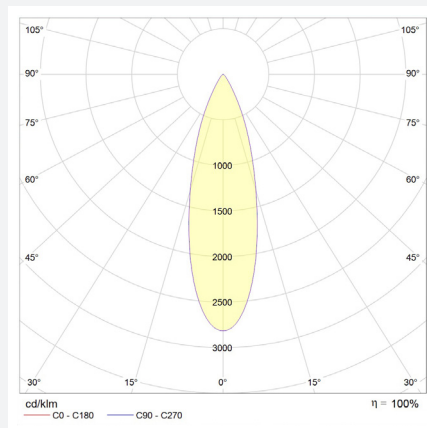

optics:

8°, 15°, 18°, 26°, 30°, 45°, 80°, 47°+25°, 40°+10°

light colour (+/- 100K):

~2,700K, ~3,000K, ~3,500K, ~4,000K, ~5,700K

high power LED, high CRI DIN EN 55015:2013,

lifetime 50,000 hours | basis of lifetime L80B10

magnetic track holders,
honeycomb grid, anti-glare tube, inclined tube,
snoot (8°), light diffusion foil, barn doors,
zoom optic (9°-33°)

dimensions

specification in mm

photometry

for light colour ~3,000K | standard lens 30° | CRI typ. 97, R9 > 90, R12 > 90 | colour variation ≤ 3 SDCM