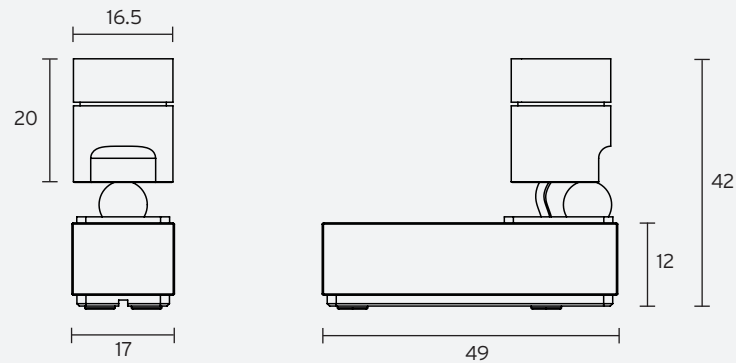

protection class: IP 20, protection class III, CE,

ETSI EN 300 328 V2.2.2,

UL Listed No. E506729 - low voltage LED luminaire

luminous flux (~3,000 K | 30°):

~145 lm at ~2.5 W (58 lm/W)

power input: 9 - 24V DC

magnetic track holders,
honeycomb grid, anti-glare tube, inclined tube,
snoot (8°), light diffusion foil, barn doors,
zoom optic (9°-33°)

dimensions

specification in mm

photometry

for light colour ~3,000K | standard lens 30° | CRI typ. 97, R9 > 90, R12 > 90 | colour variation ≤ 3 SDCM