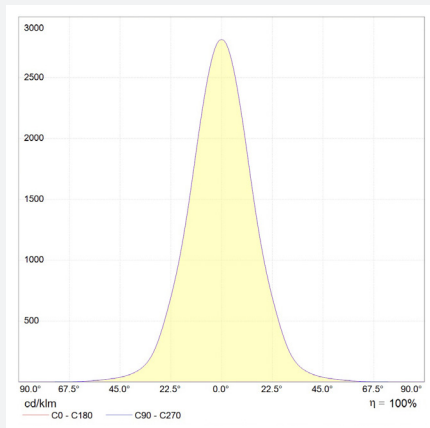

optics:

8°, 15°, 18°, 26°, 30°, 45°, 80°, 47°+25°, 40°+10°

light colour (+/- 100K):

~2,700K, ~3,000K, ~3,500K, ~4,000K, ~5,700K

high power LED, high CRI DIN EN 55015:2013,

lifetime 50,000 hours | basis of lifetime L80B10

magnetic track holders,
honeycomb grid, anti-glare tube, inclined tube,
snoot (8°), light diffusion foil, barn doors,
zoom optic (9°-33°)

dimensions

specification in mm

photometry

for light colour ~3,000K | standard lens 30° | CRI typ. 97, R9 > 90, R12 > 90 | colour variation ≤ 3 SDCM