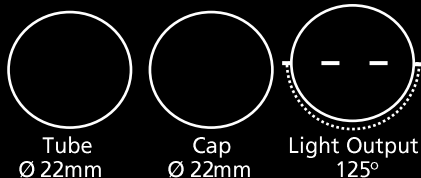

5. Wire Colour

B – Black Cable
W – White Cable
C – Clear Cable

Fitting supplied with surface mounting clips as standard.

Suitable to be suspended horizontally our suspension kit, please purchase separately.

The fittings are available in custom lengths, should you need longer than sizes listed below please tell us at time of enquiry

Please note longer fittings may incur additional carriage charges.

Drivers sold separately, please see table below for options.