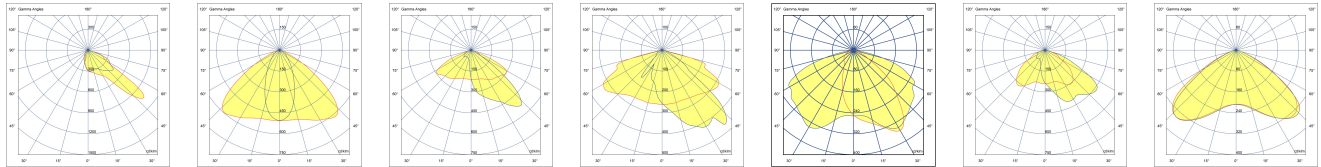

LP4036.861

- [P4]** Special pedestrian road distribution-right side traffic
- [T1]** Type I, Asymmetric, Side throw
- [T2]** Type II, Asymmetric, Side throw
- [T2-2]** Type II, Asymmetric, Side throw
- [T3]** Type III, Asymmetric, Side throw
- [T4]** Type IV, Asymmetric, Forward throw
- [T5]** Type V, Symmetric