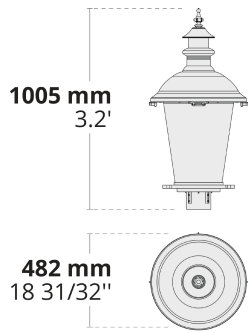

LP4036.861

- **[P4]** Special pedestrian road distribution-right side traffic
- **[T1]** Type I, Asymmetric, Side throw
- **[T2]** Type II, Asymmetric, Side throw
- **[T2-2]** Type II, Asymmetric, Side throw
- **[T3]** Type III, Asymmetric, Side throw
- **[T4]** Type IV, Asymmetric, Forward throw
- **[T5]** Type V, Symmetric

Extras

Consult the factory

120-277V
50/60Hz

UNI

120-277V 50/60Hz